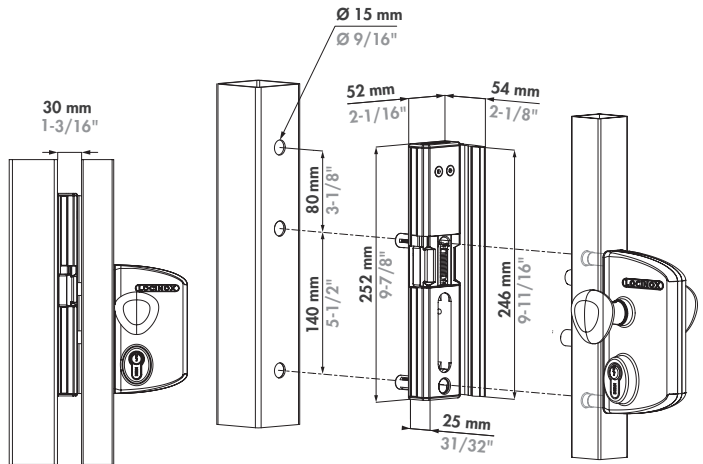

LOCINOX[®]

Let's make better fences together

MODULEC-SA: Emissa/Ruptura

Versions

EMISSA-(fail close)

RUPTURA-(fail open)

① Exploded view & dimensions

Package content

② Gate profile dimensions

A = 40 mm
1- 5/8"

A = 50 mm
2"

A = 60 mm
2- 3/8"

③ Left or right mounting

HEX
4 mm

④ Mounting

⑤ Connecting

*Optional SlimStone keypad

Technical specifications

U: 12 V AC/DC
I: 1,25 A
U: 24 V AC/DC
I: 0,62 A
P: 15 W

LOCINOX[®]
WWW.LOCINOX.COM

Doc. Nr.: MANU-000374

* M A N U - 0 0 0 3 7 4 *

Locinox nv • Mannebeekstraat 21 • B-8790 Waregem • Belgium
Tel. +32 (0)56 77 27 66 • Fax. +32 (0)56 77 69 26 • E-mail: locinox@locinox.com