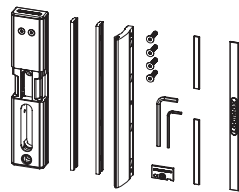

LOCINOX[®]

Let's make better fences together

MODULEC-SA: Emissa/Ruptura

Versions

EMISSA-(fail close)

RUPTURA-(fail open)

① Exploded view & dimensions

Package content

② Gate profile dimensions

A = 40 mm
1- 5/8"

A = 50 mm
2"

A = 60 mm
2- 3/8"

③ Left or right mounting

HEX
4 mm

④ Mounting

⑤ Connecting

*Optional SlimStone keypad

Technical specifications

U: 12 V AC/DC
I: 1,25 A
U: 24 V AC/DC
I: 0,62 A
P: 15 W

LOCINOX[®]
WWW.LOCINOX.COM

Doc. Nr.: MANU-000374

* M A N U - 0 0 0 3 7 4 *

Locinox nv • Mannebeekstraat 21 • B-8790 Waregem • Belgium
Tel. +32 (0)56 77 27 66 • Fax. +32 (0)56 77 69 26 • E-mail: locinox@locinox.com