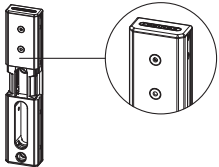

LOCINOX[®]

Let's make better fences together

MODULEC-SA: Emissa/Ruptura

Versions

EMISSA-(fail close)

RUPTURA-(fail open)

① Exploded view & dimensions

Package content

② Gate profile dimensions

A = 40 mm
1- 5/8"

A = 50 mm
2"

A = 60 mm
2- 3/8"

③ Left or right mounting

HEX
4 mm

④ Mounting

⑤ Connecting

*Optional SlimStone keypad

Technical specifications

U: 12 V AC/DC
I: 1,25 A
U: 24 V AC/DC
I: 0,62 A
P: 15 W

LOCINOX[®]
WWW.LOCINOX.COM

Doc. Nr.: MANU-000374

* M A N U - 0 0 0 3 7 4 *

Locinox nv • Mannebeekstraat 21 • B-8790 Waregem • Belgium
Tel. +32 (0)56 77 27 66 • Fax. +32 (0)56 77 69 26 • E-mail: locinox@locinox.com