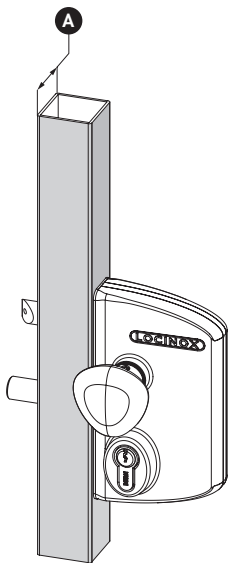

LOCINOX[®]

Let's make better fences together

MODULEC-SA: Emissa/Ruptura

Versions

EMISSA-(fail close)

RUPTURA-(fail open)

① Exploded view & dimensions

Package content

② Gate profile dimensions

A = 40 mm
1- 5/8"

A = 50 mm
2"

A = 60 mm
2- 3/8"

③ Left or right mounting

HEX
4 mm

④ Mounting

⑤ Connecting

*Optional SlimStone keypad

Technical specifications

U: 12 V AC/DC
I: 1,25 A
U: 24 V AC/DC
I: 0,62 A
P: 15 W

LOCINOX[®]
WWW.LOCINOX.COM

Doc. Nr.: MANU-000374

* M A N U - 0 0 0 3 7 4 *

Locinox nv • Mannebeekstraat 21 • B-8790 Waregem • Belgium
Tel. +32 (0)56 77 27 66 • Fax. +32 (0)56 77 69 26 • E-mail: locinox@locinox.com