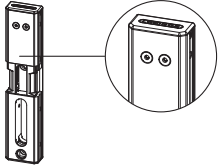

LOCINOX[®]

Let's make better fences together

MODULEC-SA: Emissa/Ruptura

Versions

EMISSA-(fail close)

RUPTURA-(fail open)

① Exploded view & dimensions

Package content

② Gate profile dimensions

A = 40 mm
1- 5/8"

A = 50 mm
2"

A = 60 mm
2- 3/8"

③ Left or right mounting

HEX
4 mm

④ Mounting

⑤ Connecting