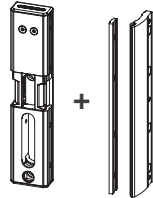

LOCINOX[®]

Let's make better fences together

MODULEC-SA: Emissa/Ruptura

Versions

EMISSA-(fail close)

RUPTURA-(fail open)

① Exploded view & dimensions

Package content

② Gate profile dimensions

A = 40 mm
1- 5/8"

A = 50 mm
2"

A = 60 mm
2- 3/8"

③ Left or right mounting

HEX
4 mm

④ Mounting

⑤ Connecting

*Optional SlimStone keypad

Technical specifications

U: 12 V AC/DC
I: 1,25 A
U: 24 V AC/DC
I: 0,62 A
P: 15 W

LOCINOX[®]
WWW.LOCINOX.COM

Doc. Nr.: MANU-000374

* M A N U - 0 0 0 3 7 4 *

Locinox nv • Mannebeekstraat 21 • B-8790 Waregem • Belgium
Tel. +32 (0)56 77 27 66 • Fax. +32 (0)56 77 69 26 • E-mail: locinox@locinox.com