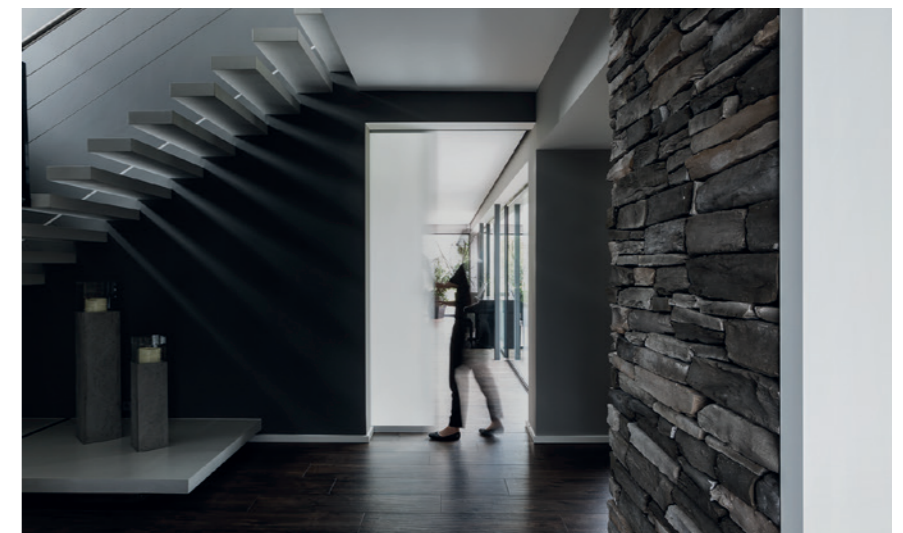

EN

Project
Single-family house,
North Rhine-Westphalia

Type
Passage door

Arrangement
In a wall

System
AR30B

Guide
Bottom running system

Wings
1

Wing arrangement
1-track

Filling
GLASS; Translucent; VSG 8 mm;
White matt/milky

Handle
Integrated vertical handle AR30B

ID
00950C