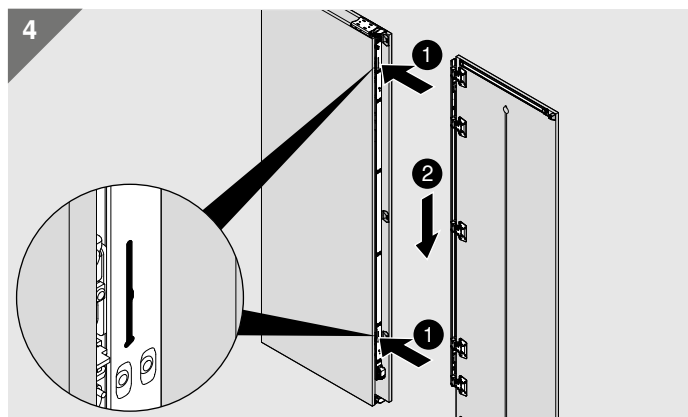

25  (4 x 35)

26

27

Look for our  
FSC™-certified  
products

MD-071/1ML -05.22 © Copyright by Blum

Julius Blum GmbH  
Furniture Fittings Mfg.  
6973 Höchst, Austria  
Tel.: +43 5578 705-0  
Fax: +43 5578 705-44  
E-mail: [info@blum.com](mailto:info@blum.com)  
[www.blum.com](http://www.blum.com)