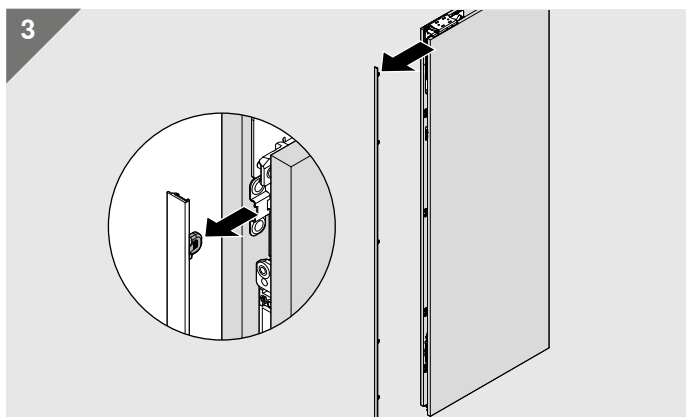

25  (4 x 35)

26

27

Look for our  
FSC™-certified  
products

MD-071/1ML -05.22 © Copyright by Blum

Julius Blum GmbH  
Furniture Fittings Mfg.  
6973 Höchst, Austria  
Tel.: +43 5578 705-0  
Fax: +43 5578 705-44  
E-mail: [info@blum.com](mailto:info@blum.com)  
[www.blum.com](http://www.blum.com)