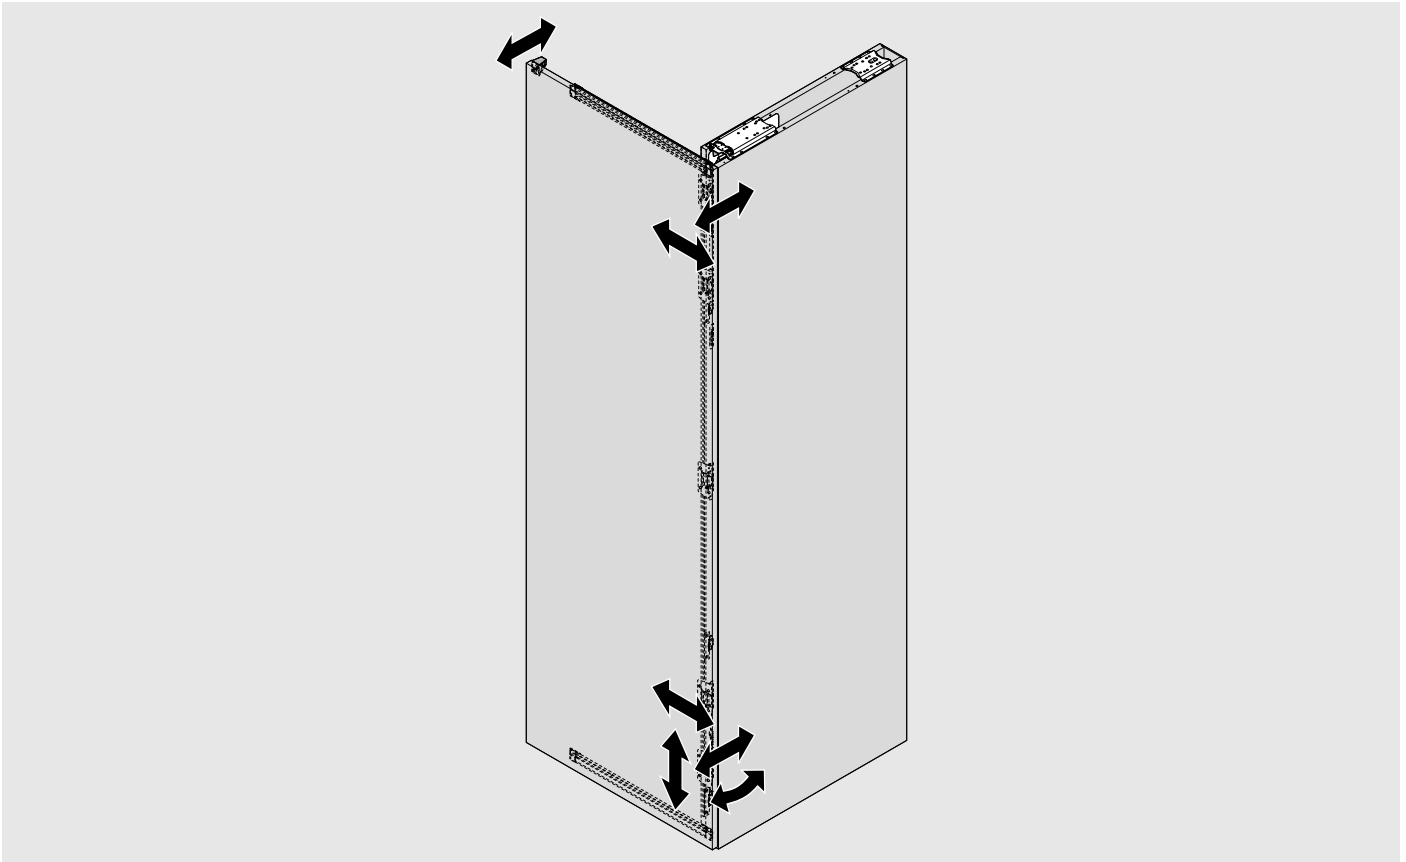

25  (4 x 35)

26

27

Look for our  
FSC™-certified  
products

MD-071/1ML -05.22 © Copyright by Blum

Julius Blum GmbH  
Furniture Fittings Mfg.  
6973 Höchst, Austria  
Tel.: +43 5578 705-0  
Fax: +43 5578 705-44  
E-mail: [info@blum.com](mailto:info@blum.com)  
[www.blum.com](http://www.blum.com)