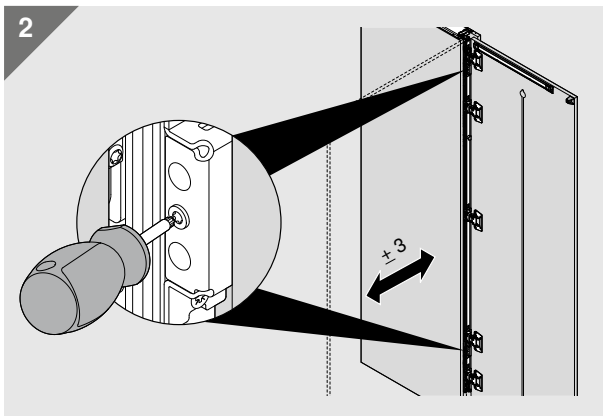

25  (4 x 35)

26

27

Look for our  
FSC™-certified  
products

MD-071/1ML -05.22 © Copyright by Blum

Julius Blum GmbH  
Furniture Fittings Mfg.  
6973 Höchst, Austria  
Tel.: +43 5578 705-0  
Fax: +43 5578 705-44  
E-mail: [info@blum.com](mailto:info@blum.com)  
[www.blum.com](http://www.blum.com)