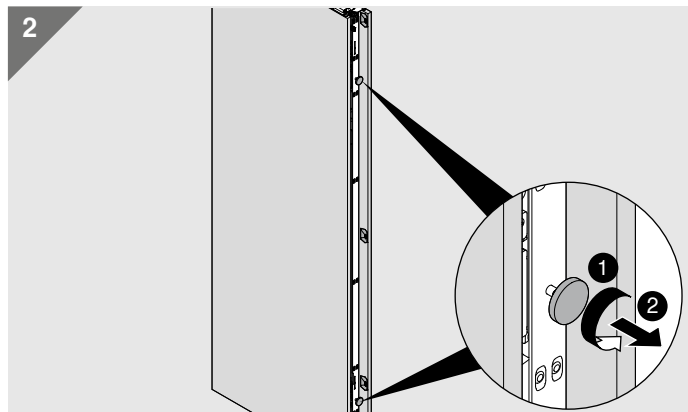

25  (4 x 35)

26

27

Look for our  
FSC™-certified  
products

MD-071/1ML -05.22 © Copyright by Blum

Julius Blum GmbH  
Furniture Fittings Mfg.  
6973 Höchst, Austria  
Tel.: +43 5578 705-0  
Fax: +43 5578 705-44  
E-mail: [info@blum.com](mailto:info@blum.com)  
[www.blum.com](http://www.blum.com)