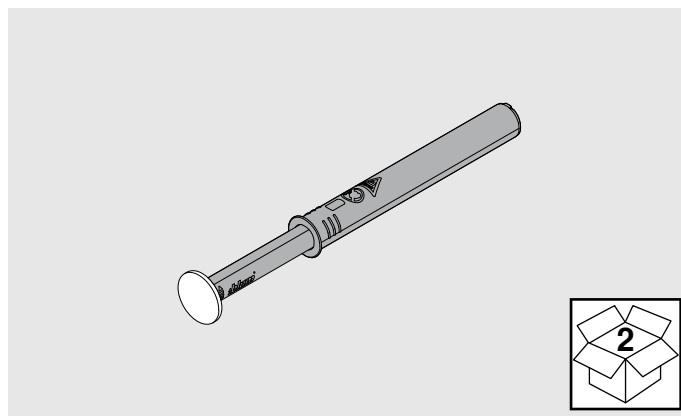

25  (4 x 35)

26

27

Look for our  
FSC™-certified  
products

MD-071/1ML -05.22 © Copyright by Blum

Julius Blum GmbH  
Furniture Fittings Mfg.  
6973 Höchst, Austria  
Tel.: +43 5578 705-0  
Fax: +43 5578 705-44  
E-mail: [info@blum.com](mailto:info@blum.com)  
[www.blum.com](http://www.blum.com)