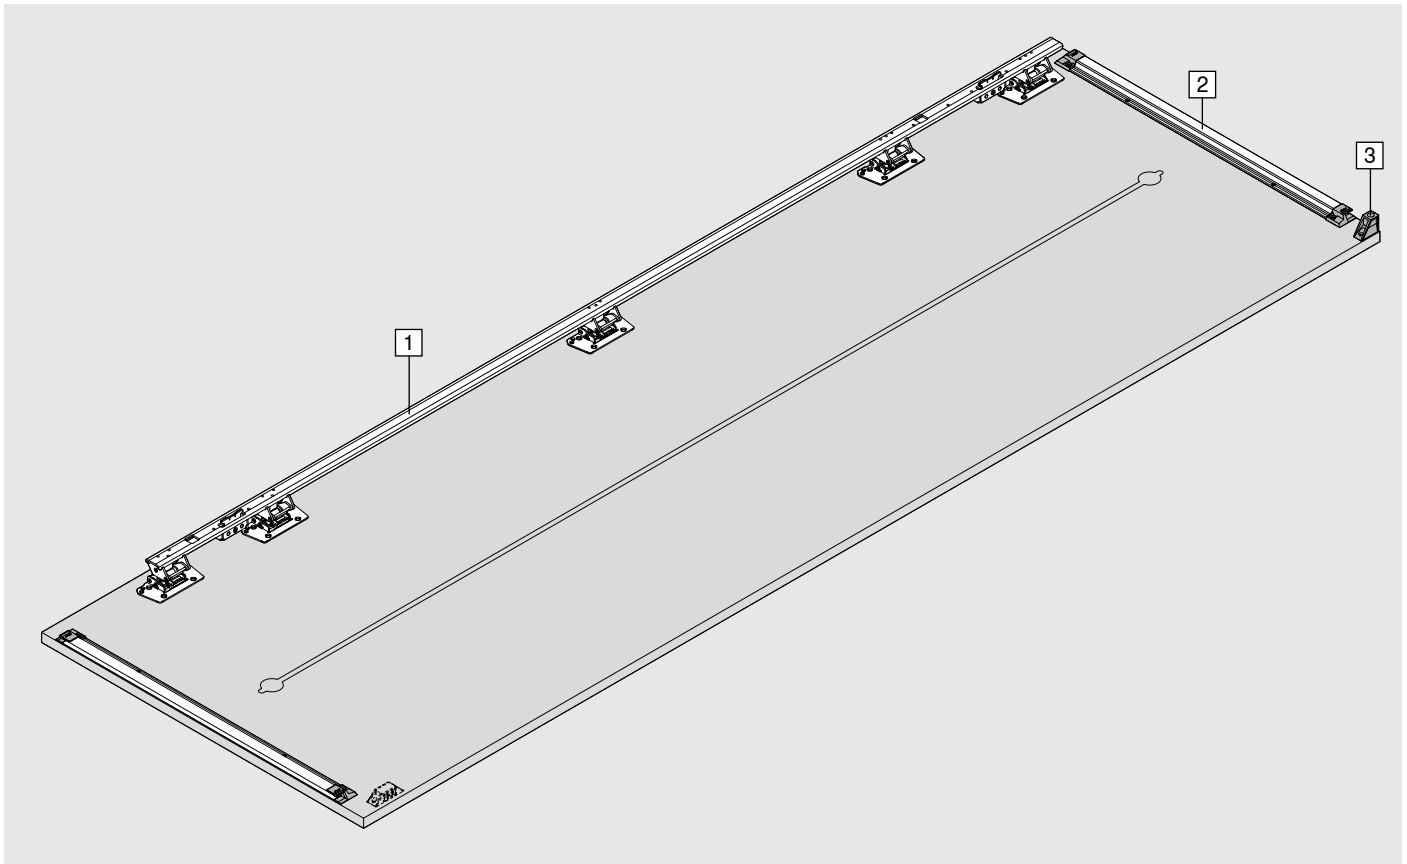

25  (4 x 35)

26

27

Look for our  
FSC™-certified  
products

MD-071/1ML -05.22 © Copyright by Blum

Julius Blum GmbH  
Furniture Fittings Mfg.  
6973 Höchst, Austria  
Tel.: +43 5578 705-0  
Fax: +43 5578 705-44  
E-mail: [info@blum.com](mailto:info@blum.com)  
[www.blum.com](http://www.blum.com)