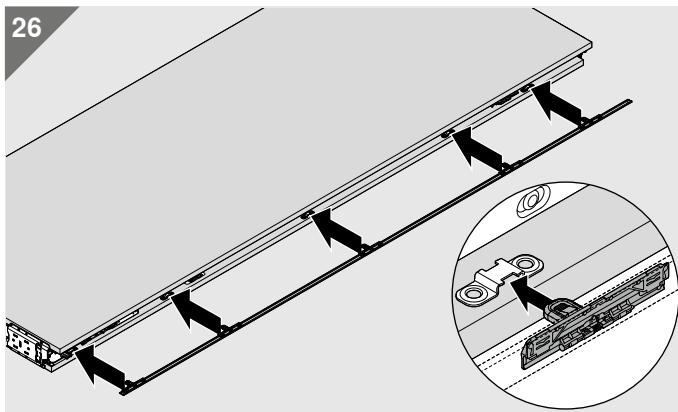

25  (4 x 35)

26

27

Look for our  
FSC™-certified  
products

MD-071/1ML -05.22 © Copyright by Blum

Julius Blum GmbH  
Furniture Fittings Mfg.  
6973 Höchst, Austria  
Tel.: +43 5578 705-0  
Fax: +43 5578 705-44  
E-mail: [info@blum.com](mailto:info@blum.com)  
[www.blum.com](http://www.blum.com)