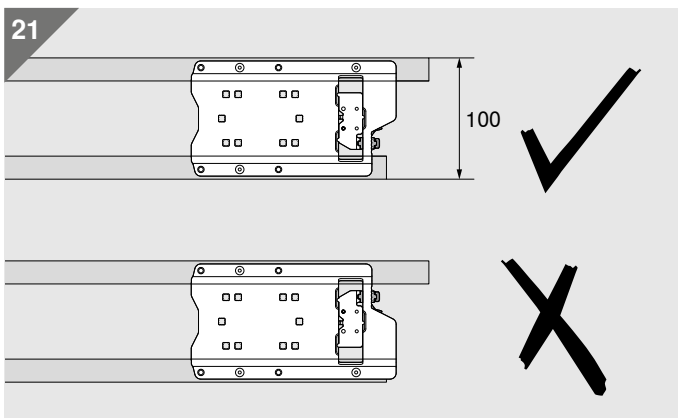

25  (4 x 35)

26

27

Look for our  
FSC™-certified  
products

MD-071/1ML -05.22 © Copyright by Blum

Julius Blum GmbH  
Furniture Fittings Mfg.  
6973 Höchst, Austria  
Tel.: +43 5578 705-0  
Fax: +43 5578 705-44  
E-mail: [info@blum.com](mailto:info@blum.com)  
[www.blum.com](http://www.blum.com)