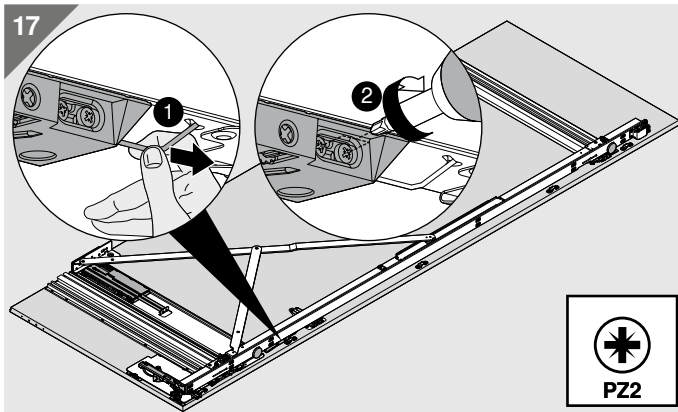

25  (4 x 35)

26

27

Look for our  
FSC™-certified  
products

MD-071/1ML -05.22 © Copyright by Blum

Julius Blum GmbH  
Furniture Fittings Mfg.  
6973 Höchst, Austria  
Tel.: +43 5578 705-0  
Fax: +43 5578 705-44  
E-mail: [info@blum.com](mailto:info@blum.com)  
[www.blum.com](http://www.blum.com)