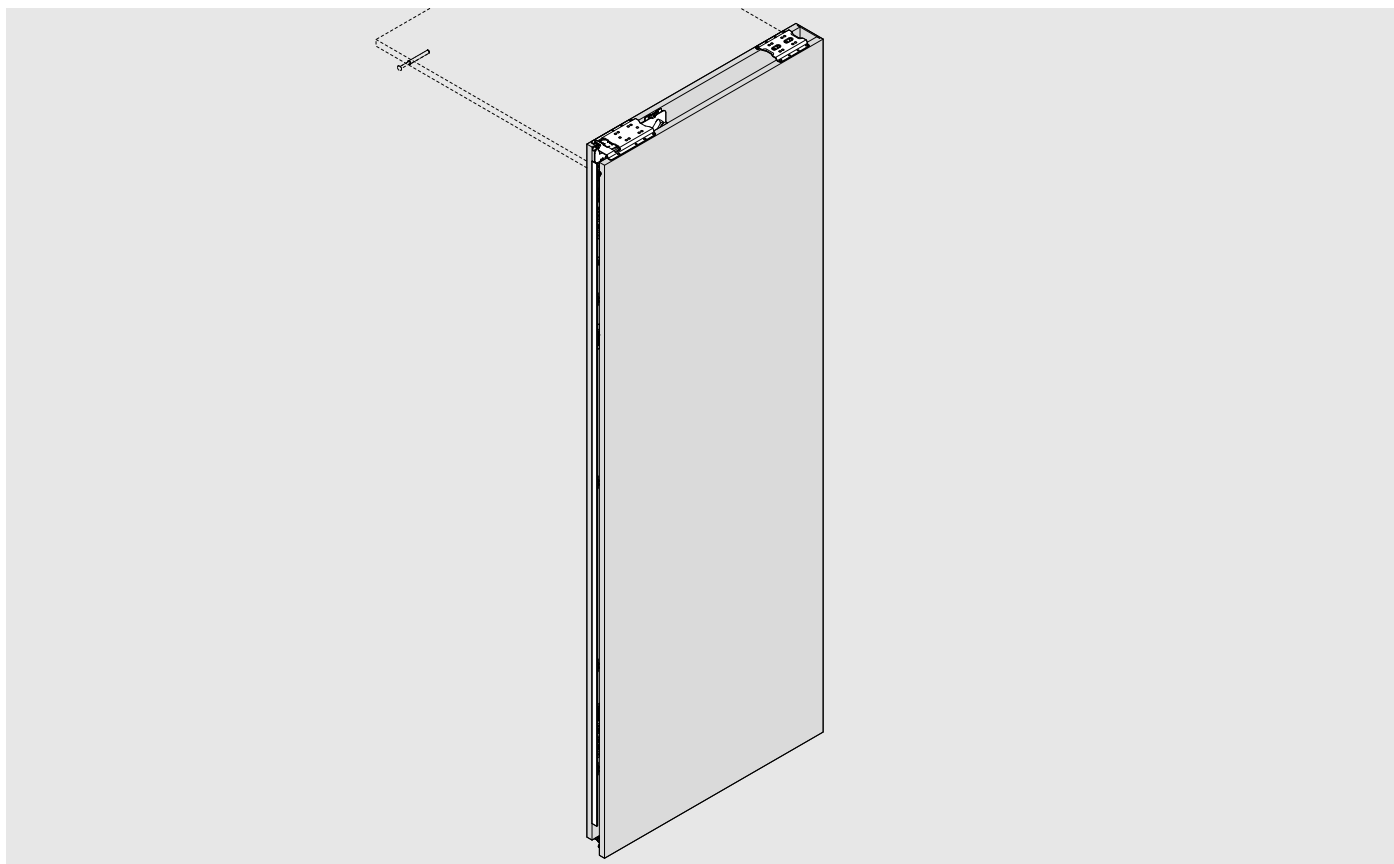

25  (4 x 35)

26

27

Look for our  
FSC™-certified  
products

MD-071/1ML -05.22 © Copyright by Blum

Julius Blum GmbH  
Furniture Fittings Mfg.  
6973 Höchst, Austria  
Tel.: +43 5578 705-0  
Fax: +43 5578 705-44  
E-mail: [info@blum.com](mailto:info@blum.com)  
[www.blum.com](http://www.blum.com)