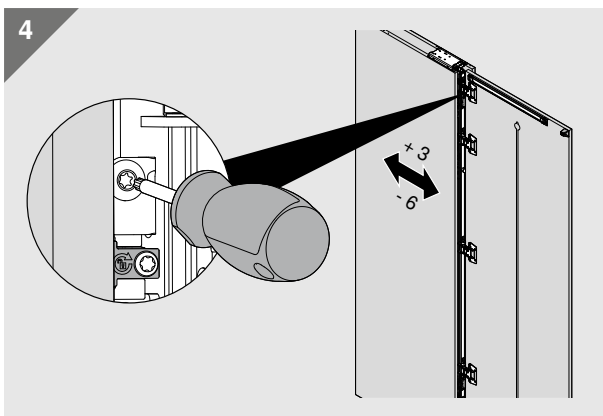

25  (4 x 35)

26

27

Look for our  
FSC™-certified  
products

MD-071/1ML -05.22 © Copyright by Blum

Julius Blum GmbH  
Furniture Fittings Mfg.  
6973 Höchst, Austria  
Tel.: +43 5578 705-0  
Fax: +43 5578 705-44  
E-mail: [info@blum.com](mailto:info@blum.com)  
[www.blum.com](http://www.blum.com)