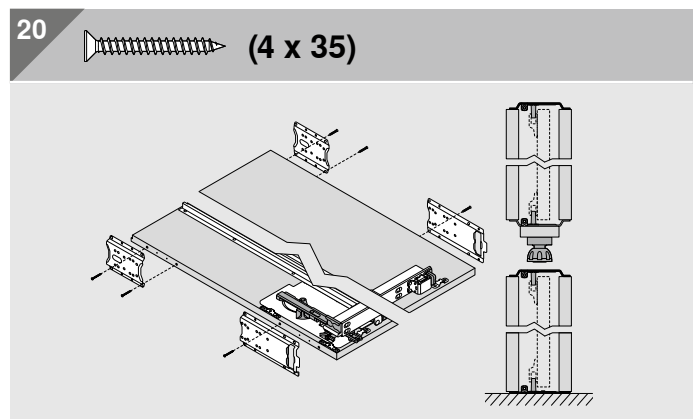

25  (4 x 35)

26

27

Look for our  
FSC™-certified  
products

MD-071/1ML -05.22 © Copyright by Blum

Julius Blum GmbH  
Furniture Fittings Mfg.  
6973 Höchst, Austria  
Tel.: +43 5578 705-0  
Fax: +43 5578 705-44  
E-mail: [info@blum.com](mailto:info@blum.com)  
[www.blum.com](http://www.blum.com)