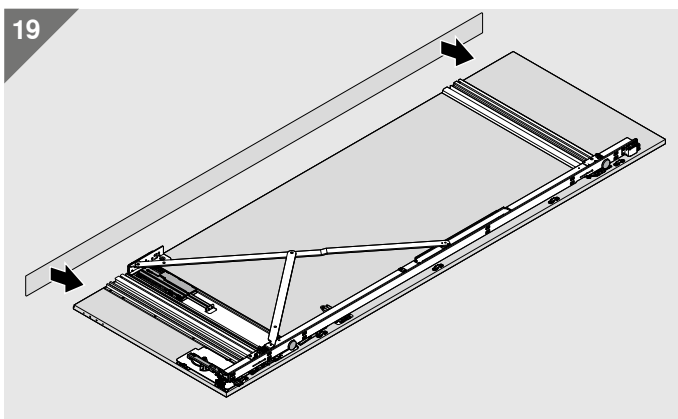

25  (4 x 35)

26

27

Look for our  
FSC™-certified  
products

MD-071/1ML -05.22 © Copyright by Blum

Julius Blum GmbH  
Furniture Fittings Mfg.  
6973 Höchst, Austria  
Tel.: +43 5578 705-0  
Fax: +43 5578 705-44  
E-mail: [info@blum.com](mailto:info@blum.com)  
[www.blum.com](http://www.blum.com)