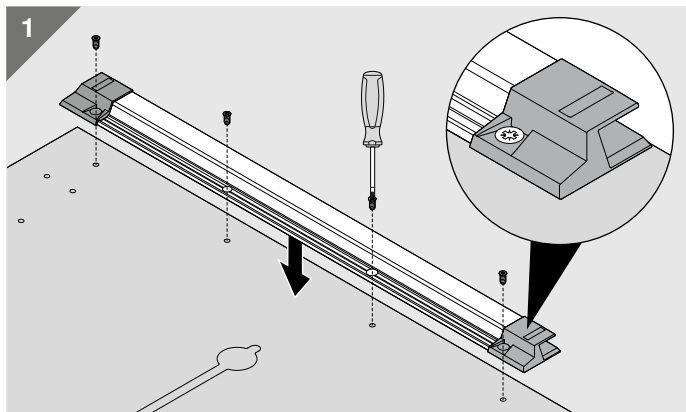

25  (4 x 35)

26

27

Look for our  
FSC™-certified  
products

MD-071/1ML -05.22 © Copyright by Blum

Julius Blum GmbH  
Furniture Fittings Mfg.  
6973 Höchst, Austria  
Tel.: +43 5578 705-0  
Fax: +43 5578 705-44  
E-mail: [info@blum.com](mailto:info@blum.com)  
[www.blum.com](http://www.blum.com)