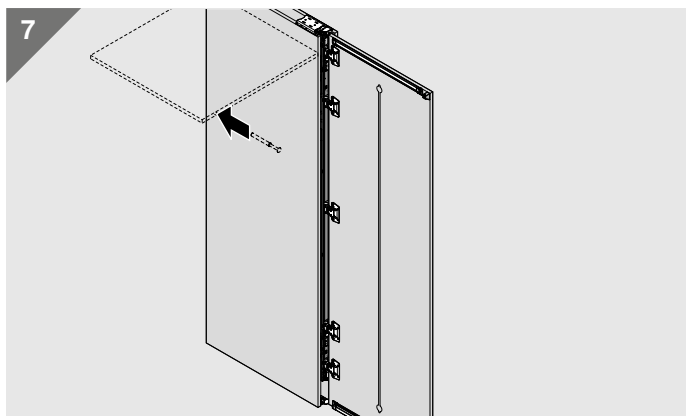

25  (4 x 35)

26

27

Look for our  
FSC™-certified  
products

MD-071/1ML -05.22 © Copyright by Blum

Julius Blum GmbH  
Furniture Fittings Mfg.  
6973 Höchst, Austria  
Tel.: +43 5578 705-0  
Fax: +43 5578 705-44  
E-mail: [info@blum.com](mailto:info@blum.com)  
[www.blum.com](http://www.blum.com)