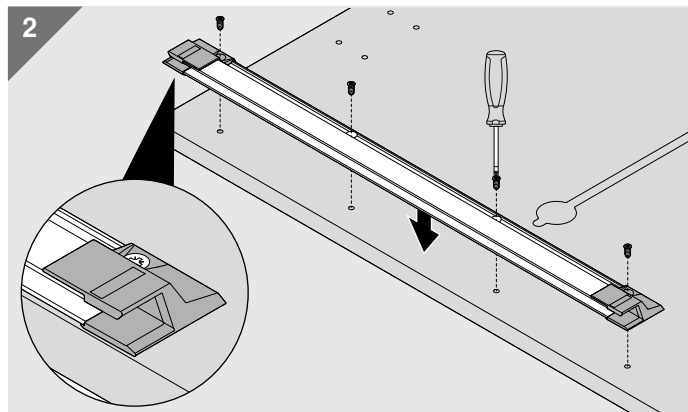

25  (4 x 35)

26

27

Look for our  
FSC™-certified  
products

MD-071/1ML -05.22 © Copyright by Blum

Julius Blum GmbH  
Furniture Fittings Mfg.  
6973 Höchst, Austria  
Tel.: +43 5578 705-0  
Fax: +43 5578 705-44  
E-mail: [info@blum.com](mailto:info@blum.com)  
[www.blum.com](http://www.blum.com)