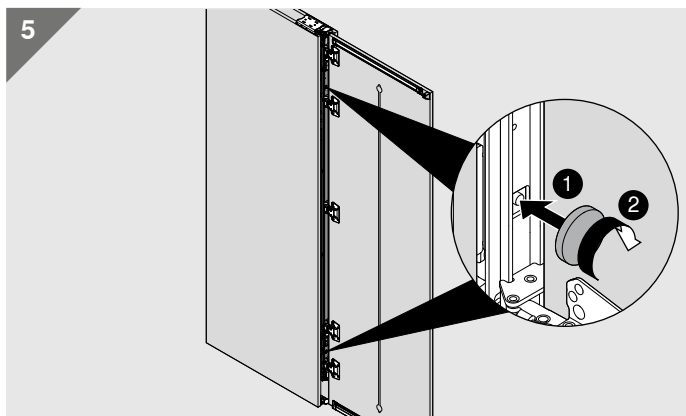

25  (4 x 35)

26

27

Look for our  
FSC™-certified  
products

MD-071/1ML -05.22 © Copyright by Blum

Julius Blum GmbH  
Furniture Fittings Mfg.  
6973 Höchst, Austria  
Tel.: +43 5578 705-0  
Fax: +43 5578 705-44  
E-mail: [info@blum.com](mailto:info@blum.com)  
[www.blum.com](http://www.blum.com)