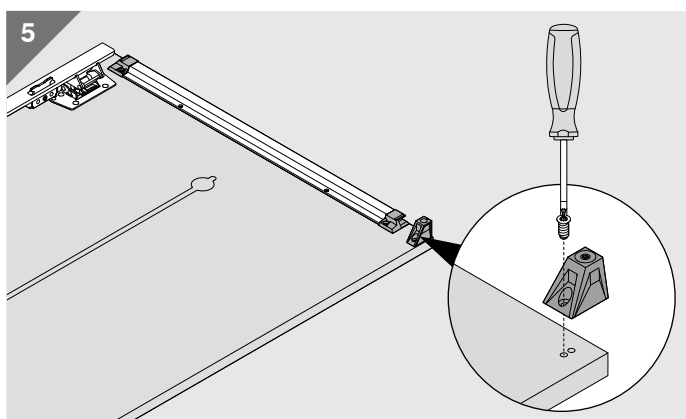

25  (4 x 35)

26

27

Look for our  
FSC™-certified  
products

MD-071/1ML -05.22 © Copyright by Blum

Julius Blum GmbH  
Furniture Fittings Mfg.  
6973 Höchst, Austria  
Tel.: +43 5578 705-0  
Fax: +43 5578 705-44  
E-mail: [info@blum.com](mailto:info@blum.com)  
[www.blum.com](http://www.blum.com)