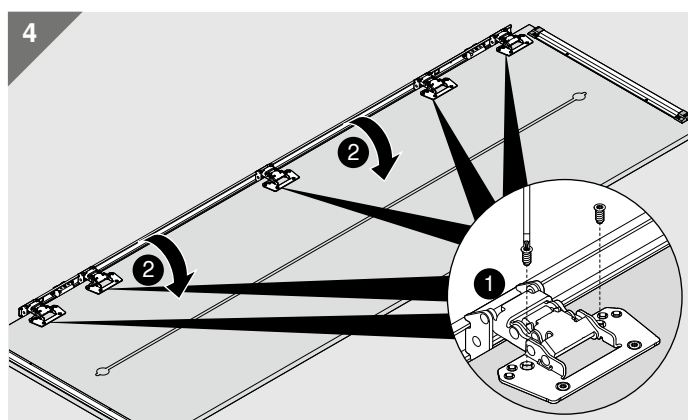

25  (4 x 35)

26

27

Look for our  
FSC™-certified  
products

MD-071/1ML -05.22 © Copyright by Blum

Julius Blum GmbH  
Furniture Fittings Mfg.  
6973 Höchst, Austria  
Tel.: +43 5578 705-0  
Fax: +43 5578 705-44  
E-mail: [info@blum.com](mailto:info@blum.com)  
[www.blum.com](http://www.blum.com)