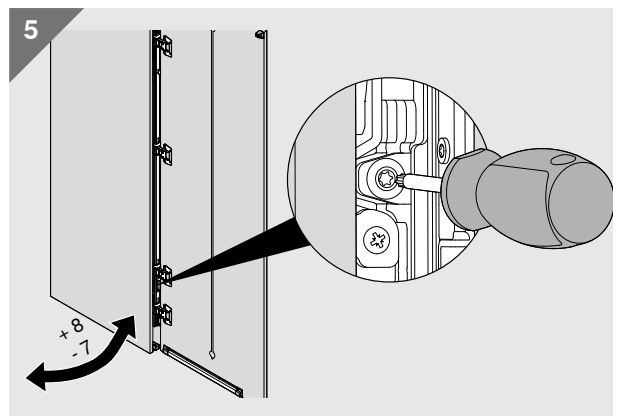

25  (4 x 35)

26

27

Look for our  
FSC™-certified  
products

MD-071/1ML -05.22 © Copyright by Blum

Julius Blum GmbH  
Furniture Fittings Mfg.  
6973 Höchst, Austria  
Tel.: +43 5578 705-0  
Fax: +43 5578 705-44  
E-mail: [info@blum.com](mailto:info@blum.com)  
[www.blum.com](http://www.blum.com)