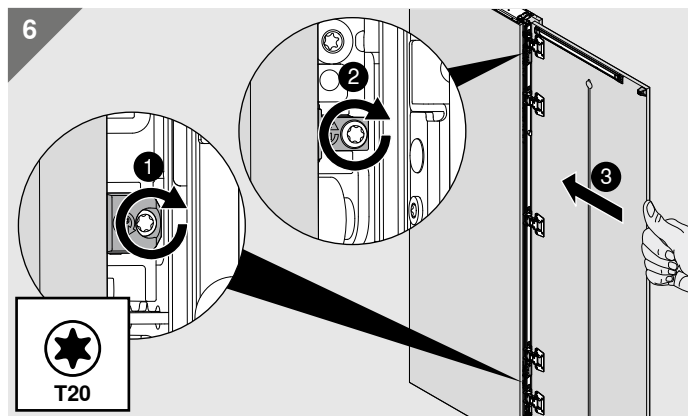

25  (4 x 35)

26

27

Look for our  
FSC™-certified  
products

MD-071/1ML -05.22 © Copyright by Blum

Julius Blum GmbH  
Furniture Fittings Mfg.  
6973 Höchst, Austria  
Tel.: +43 5578 705-0  
Fax: +43 5578 705-44  
E-mail: [info@blum.com](mailto:info@blum.com)  
[www.blum.com](http://www.blum.com)