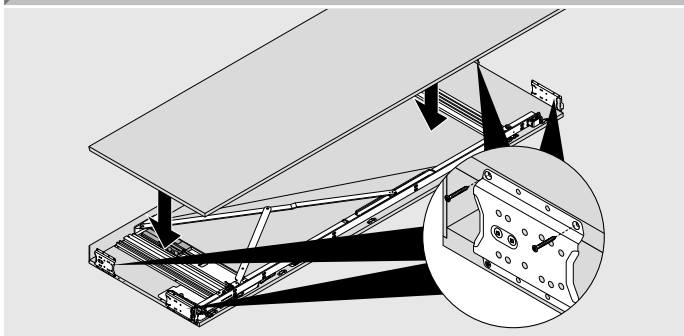

25  (4 x 35)

26

27

Look for our  
FSC™-certified  
products

MD-071/1ML -05.22 © Copyright by Blum

Julius Blum GmbH  
Furniture Fittings Mfg.  
6973 Höchst, Austria  
Tel.: +43 5578 705-0  
Fax: +43 5578 705-44  
E-mail: [info@blum.com](mailto:info@blum.com)  
[www.blum.com](http://www.blum.com)