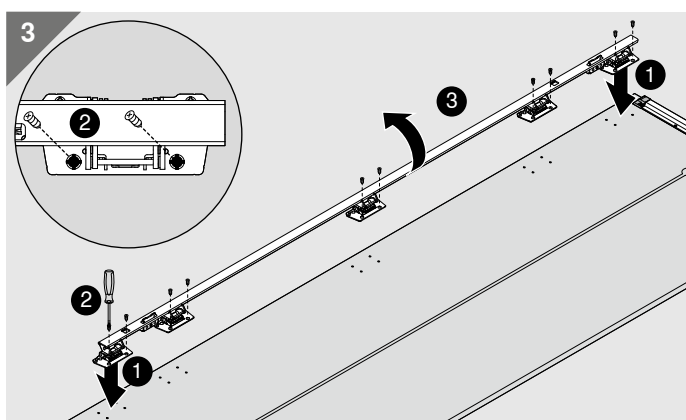

25  (4 x 35)

26

27

Look for our  
FSC™-certified  
products

MD-071/1ML -05.22 © Copyright by Blum

Julius Blum GmbH  
Furniture Fittings Mfg.  
6973 Höchst, Austria  
Tel.: +43 5578 705-0  
Fax: +43 5578 705-44  
E-mail: [info@blum.com](mailto:info@blum.com)  
[www.blum.com](http://www.blum.com)