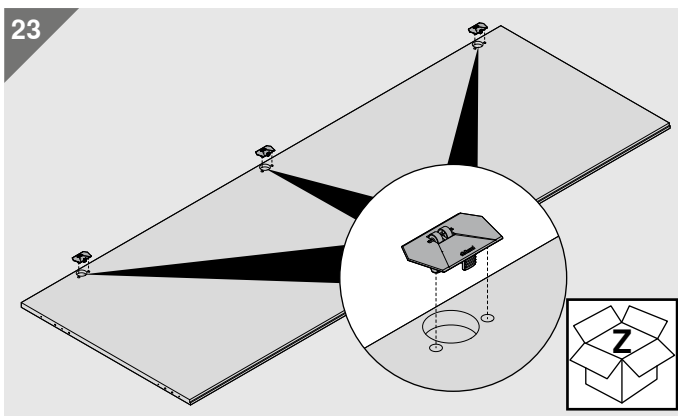

25  (4 x 35)

26

27

Look for our  
FSC™-certified  
products

MD-071/1ML -05.22 © Copyright by Blum

Julius Blum GmbH  
Furniture Fittings Mfg.  
6973 Höchst, Austria  
Tel.: +43 5578 705-0  
Fax: +43 5578 705-44  
E-mail: [info@blum.com](mailto:info@blum.com)  
[www.blum.com](http://www.blum.com)