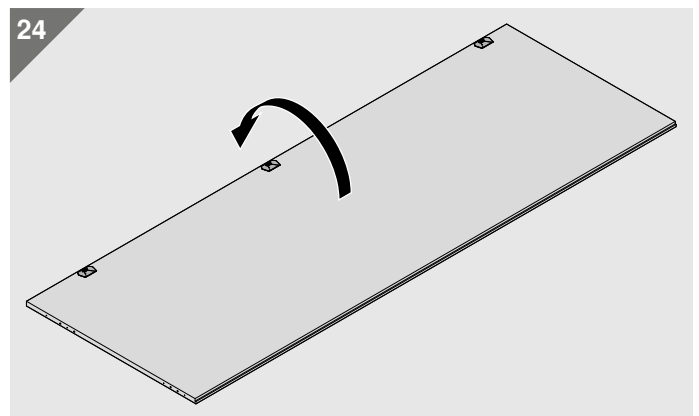

25  (4 x 35)

26

27

Look for our  
FSC™-certified  
products

MD-071/1ML -05.22 © Copyright by Blum

Julius Blum GmbH  
Furniture Fittings Mfg.  
6973 Höchst, Austria  
Tel.: +43 5578 705-0  
Fax: +43 5578 705-44  
E-mail: [info@blum.com](mailto:info@blum.com)  
[www.blum.com](http://www.blum.com)