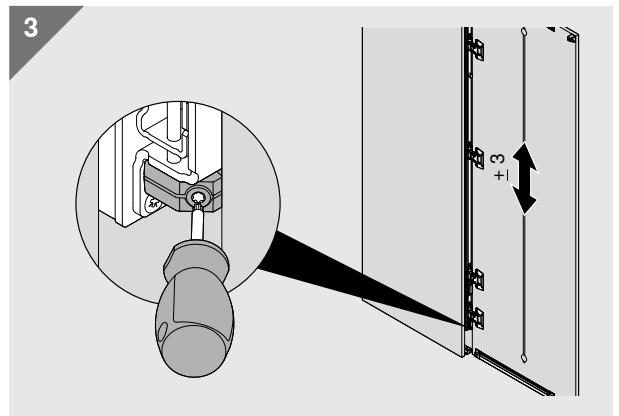

25  (4 x 35)

26

27

Look for our  
FSC™-certified  
products

MD-071/1ML -05.22 © Copyright by Blum

Julius Blum GmbH  
Furniture Fittings Mfg.  
6973 Höchst, Austria  
Tel.: +43 5578 705-0  
Fax: +43 5578 705-44  
E-mail: [info@blum.com](mailto:info@blum.com)  
[www.blum.com](http://www.blum.com)