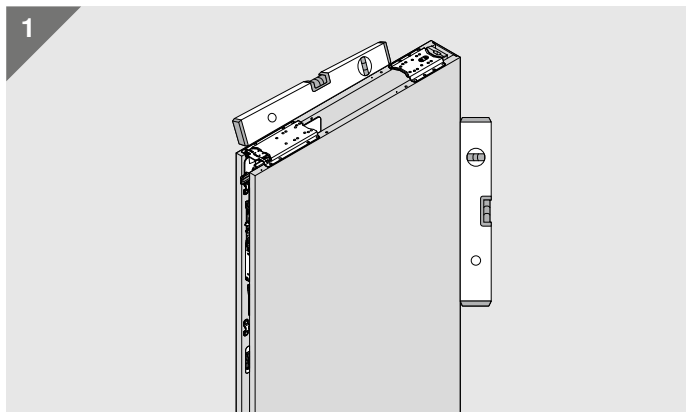

25  (4 x 35)

26

27

Look for our  
FSC™-certified  
products

MD-071/1ML -05.22 © Copyright by Blum

Julius Blum GmbH  
Furniture Fittings Mfg.  
6973 Höchst, Austria  
Tel.: +43 5578 705-0  
Fax: +43 5578 705-44  
E-mail: [info@blum.com](mailto:info@blum.com)  
[www.blum.com](http://www.blum.com)