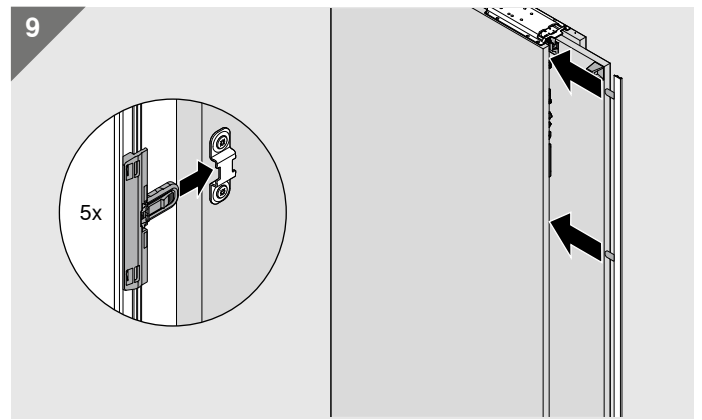

25  (4 x 35)

26

27

Look for our  
FSC™-certified  
products

MD-071/1ML -05.22 © Copyright by Blum

Julius Blum GmbH  
Furniture Fittings Mfg.  
6973 Höchst, Austria  
Tel.: +43 5578 705-0  
Fax: +43 5578 705-44  
E-mail: [info@blum.com](mailto:info@blum.com)  
[www.blum.com](http://www.blum.com)