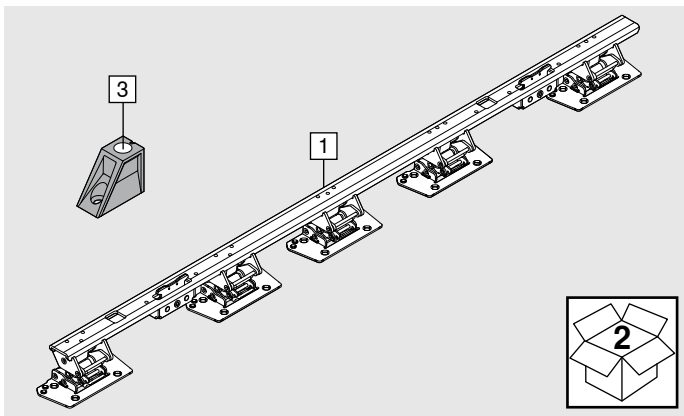

25  (4 x 35)

26

27

Look for our  
FSC™-certified  
products

MD-071/1ML -05.22 © Copyright by Blum

Julius Blum GmbH  
Furniture Fittings Mfg.  
6973 Höchst, Austria  
Tel.: +43 5578 705-0  
Fax: +43 5578 705-44  
E-mail: [info@blum.com](mailto:info@blum.com)  
[www.blum.com](http://www.blum.com)