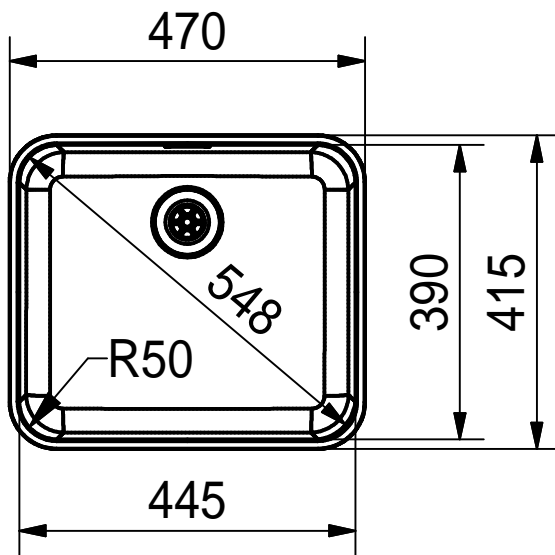

DT

Drawing No.	0056-185410	Revision	D
Drawn Date	04.09.2009		
These drawings and specifications are the property of NIRO-Plan AG and shall not be reproduced, copied or transferred to any third party without the prior written permission of NIRO-Plan AG, Aarburg, Switzerland			

Franke Küchentechnik AG
CH-4663 Aarburg
Phone: +41 62 787 31 31
Internet: www.franke.com

LAX11045

installing document

Sheet	Sheets
5	6