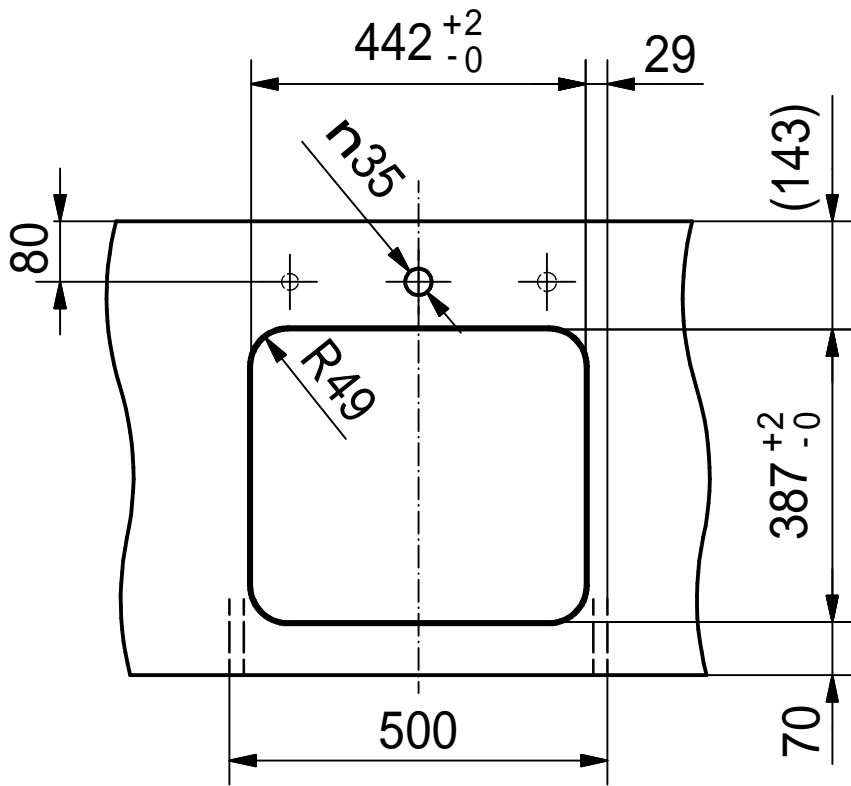

CO

Drawing No.	0056-185410	Revision	D
Drawn Date	04.09.2009		
These drawings and specifications are the property of NIRO-Plan AG and shall not be reproduced, copied or transferred to any third party without the prior written permission of NIRO-Plan AG, Aarburg, Switzerland			

Franke Küchentechnik AG
CH-4663 Aarburg
Phone: +41 62 787 31 31
Internet: www.franke.com

LAX11045
installing document

Sheet	Sheets
3	6