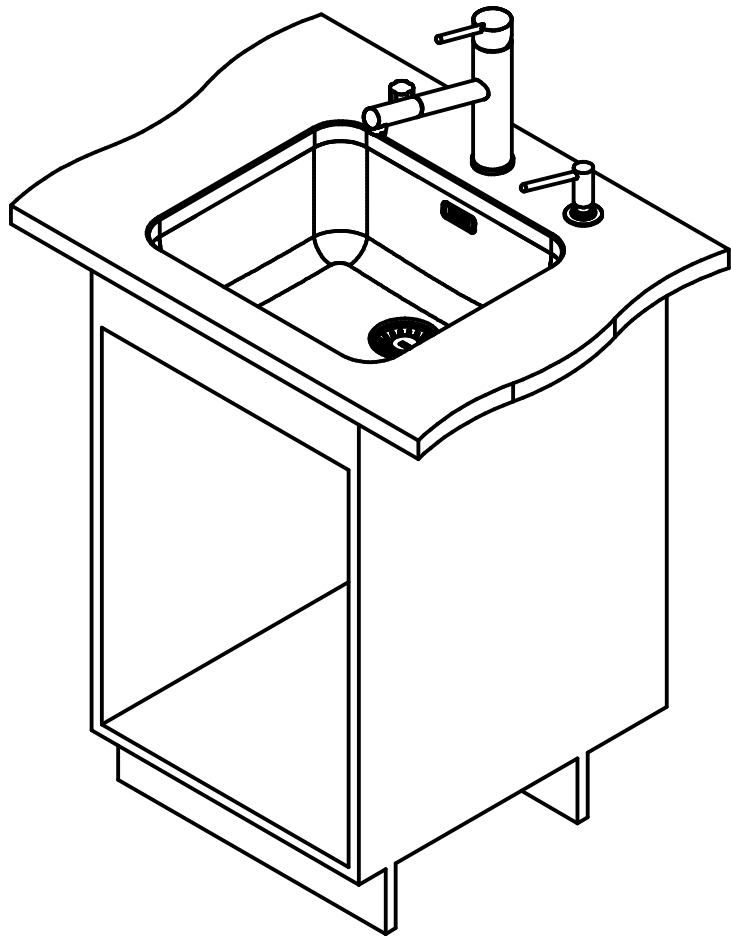

ISO

Drawing No.	0056-185410	Revision	D
Drawn Date	04.09.2009		
These drawings and specifications are the property of NIRO-Plan AG and shall not be reproduced, copied or transferred to any third party without the prior written permission of NIRO-Plan AG, Aarburg, Switzerland			

Franke Küchentechnik AG
CH-4663 Aarburg
Phone: +41 62 787 31 31
Internet: www.franke.com

LAX11045

installing document

Sheet	Sheets
6	6