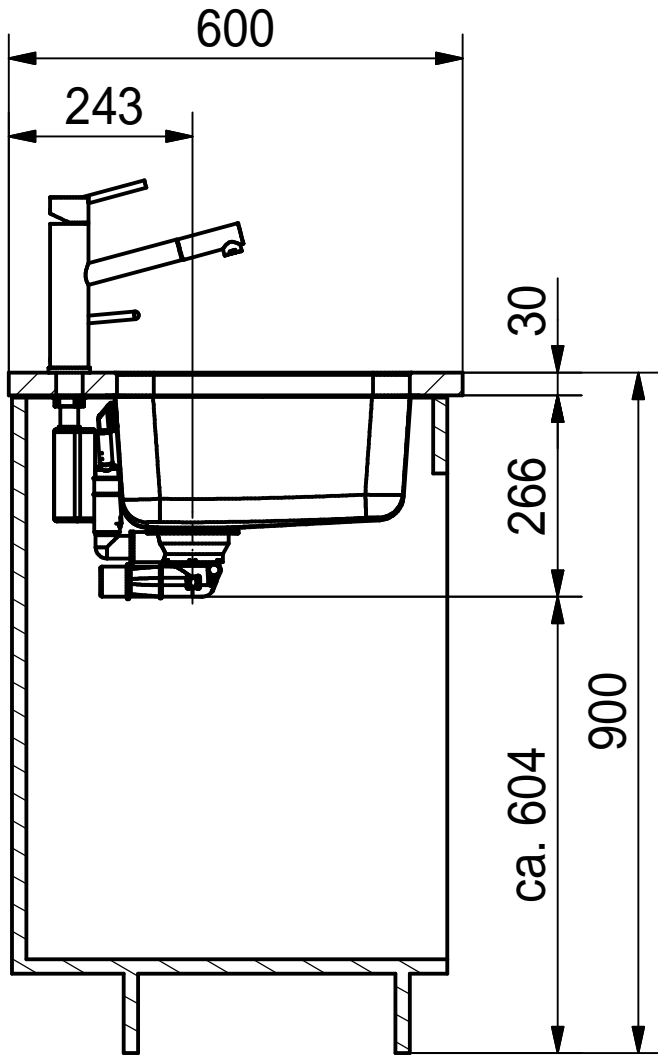

DS

Drawing No.	0056-185410	Revision	D
Drawn Date	04.09.2009		
These drawings and specifications are the property of NIRO-Plan AG and shall not be reproduced, copied or transferred to any third party without the prior written permission of NIRO-Plan AG, Aarburg, Switzerland			

Franke Küchentechnik AG
CH-4663 Aarburg
Phone: +41 62 787 31 31
Internet: www.franke.com

LAX11045

installing document

Sheet	Sheets
2	6