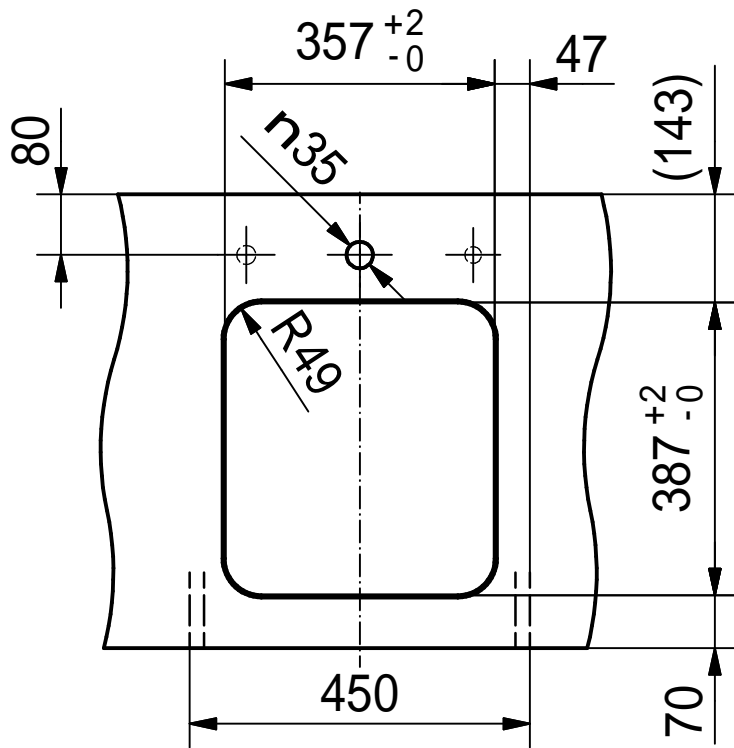

CO

Drawing No.	0056-185414	Revision	C
Drawn Date	04.09.2009		
These drawings and specifications are the property of NIRO-Plan AG and shall not be reproduced, copied or transferred to any third party without the prior written permission of NIRO-Plan AG, Aarburg, Switzerland			

Franke K uchentechnik AG
CH-4663 Aarburg
Phone: +41 62 787 31 31
Internet: www.franke.com

LAX11036
installing document

Sheet	Sheets
3	6