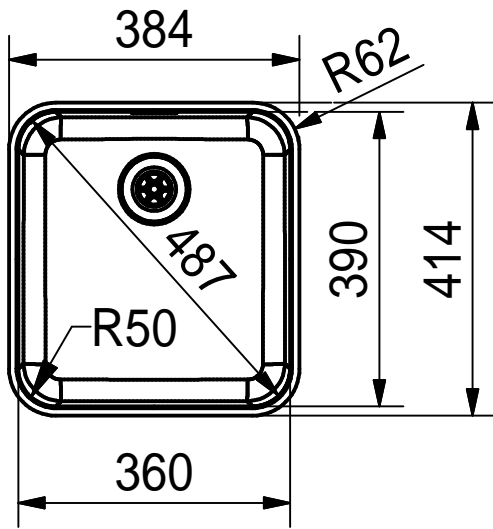

DT

Drawing No.	0056-185414	Revision	C
Drawn Date	04.09.2009		
These drawings and specifications are the property of NIRO-Plan AG and shall not be reproduced, copied or transferred to any third party without the prior written permission of NIRO-Plan AG, Aarburg, Switzerland			

Franke Küchentechnik AG
CH-4663 Aarburg
Phone: +41 62 787 31 31
Internet: www.franke.com

LAX11036
installing document

Sheet	Sheets
5	6