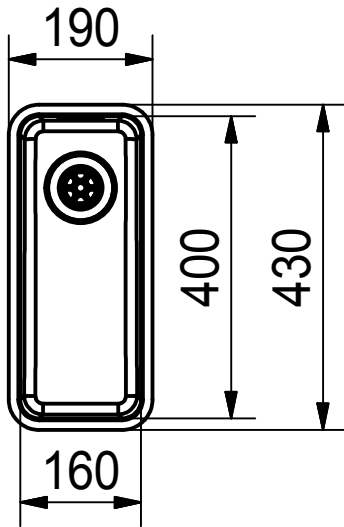

DT

Drawing No.	0056-185475	Revision	B
Drawn Date	02.09.2009		
These drawings and specifications are the property of NIRO-Plan AG and shall not be reproduced, copied or transferred to any third party without the prior written permission of NIRO-Plan AG, Aarburg, Switzerland			

Franke Küchentechnik AG
CH-4663 Aarburg
Phone: +41 62 787 31 31
Internet: www.franke.com

KBX11016_40
installing document

Sheet	Sheets
5	6