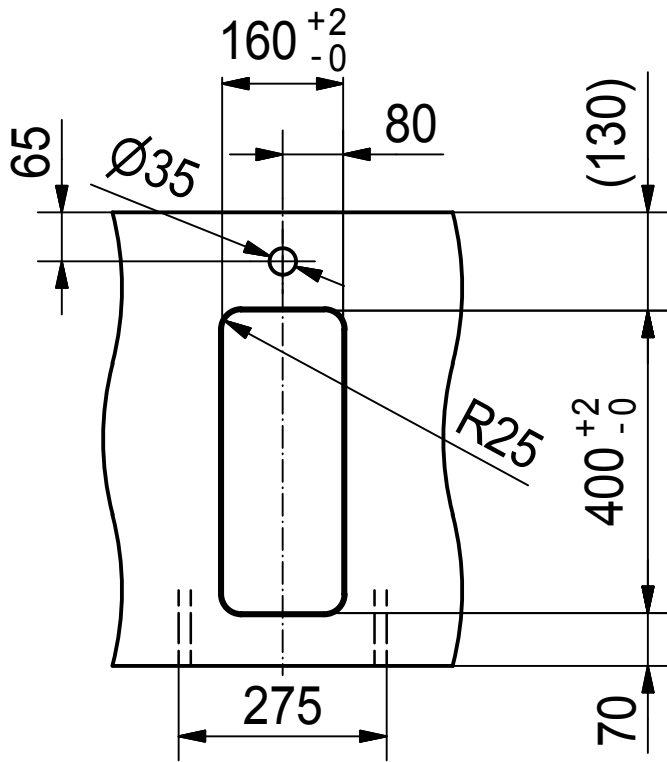

CO

Drawing No.	0056-185475	Revision	B
Drawn Date	02.09.2009		
These drawings and specifications are the property of NIRO-Plan AG and shall not be reproduced, copied or transferred to any third party without the prior written permission of NIRO-Plan AG, Aarburg, Switzerland			

Franke Küchentechnik AG
CH-4663 Aarburg
Phone: +41 62 787 31 31
Internet: www.franke.com

KBX11016_40
installing document

Sheet	Sheets
3	6