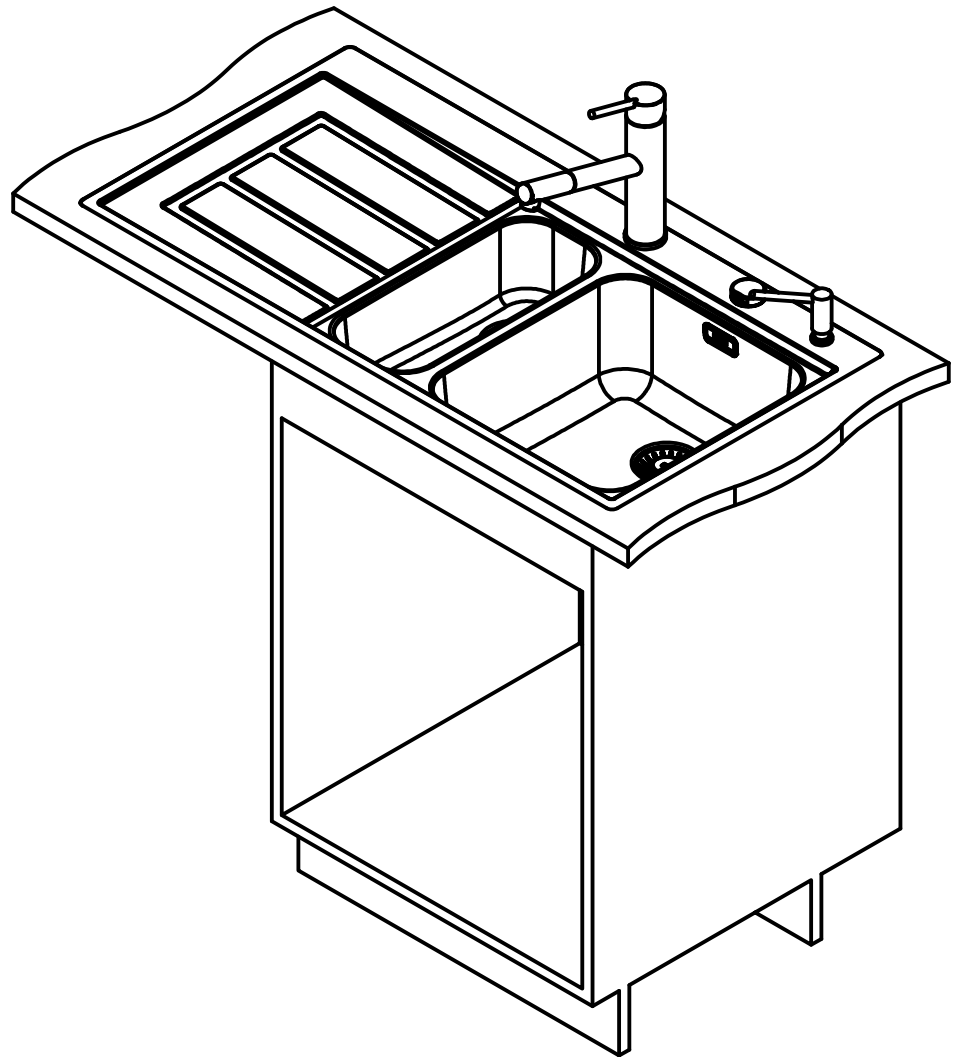

ISO

Drawing No.	0056-186476	Revision	C
Drawn Date	29.10.2009		
These drawings and specifications are the property of NIRO-Plan AG and shall not be reproduced, copied or transferred to any third party without the prior written permission of NIRO-Plan AG, Aarburg, Switzerland			

Franke Küchentechnik AG
CH-4663 Aarburg
Phone: +41 62 787 31 31
Internet: www.franke.com

EOX251TL

installing document

Sheet	Sheets
6	6