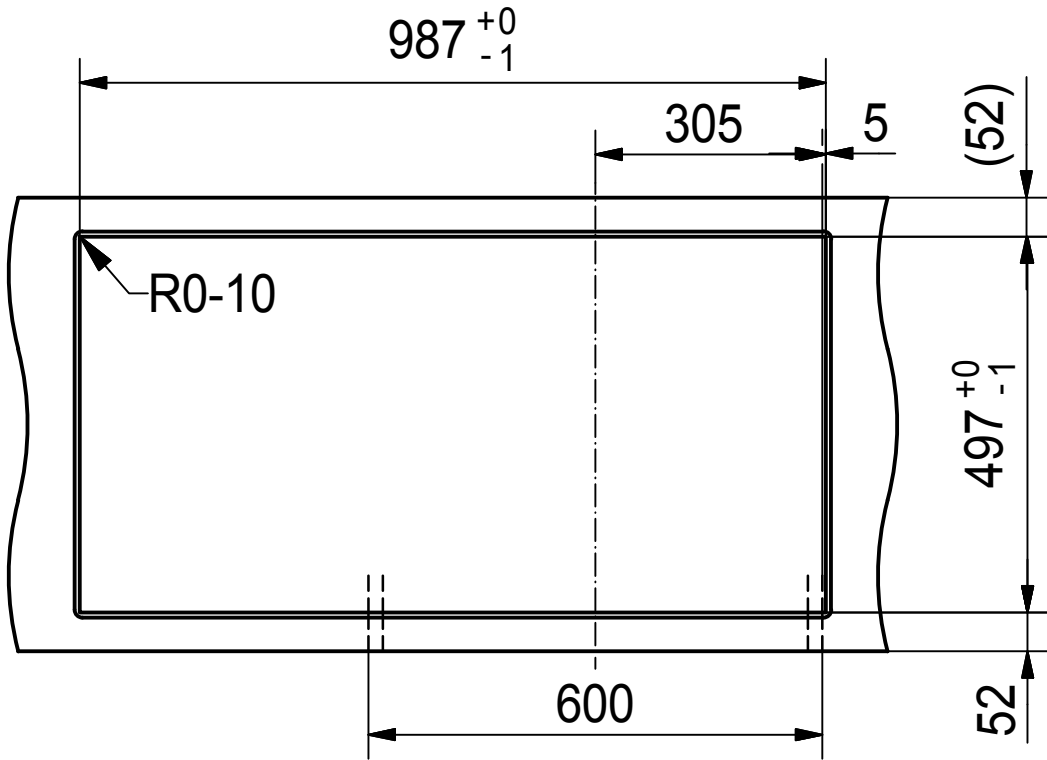

CO

Drawing No.	0056-186476	Revision	C
Drawn Date	29.10.2009		
These drawings and specifications are the property of NIRO-Plan AG and shall not be reproduced, copied or transferred to any third party without the prior written permission of NIRO-Plan AG, Aarburg, Switzerland			

Franke Küchentechnik AG
CH-4663 Aarburg
Phone: +41 62 787 31 31
Internet: www.franke.com

EOX251TL
installing document

Sheet	Sheets
3	6