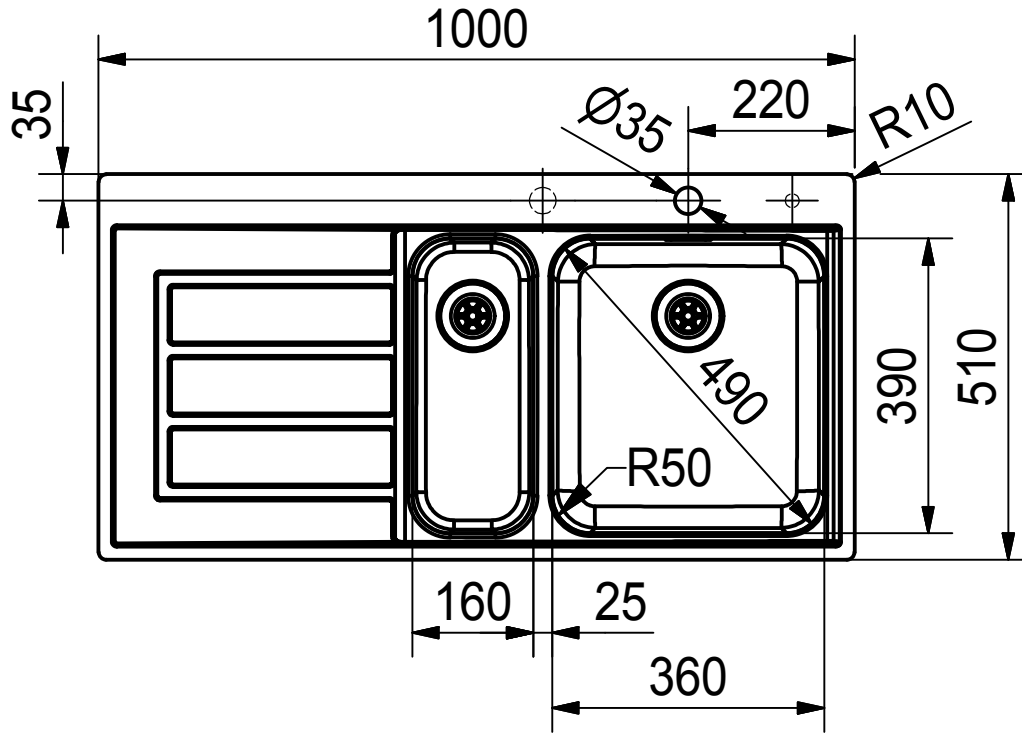

DT

Drawing No.	0056-186476	Revision	C
Drawn Date	29.10.2009		
These drawings and specifications are the property of NIRO-Plan AG and shall not be reproduced, copied or transferred to any third party without the prior written permission of NIRO-Plan AG, Aarburg, Switzerland			

Franke Küchentechnik AG
CH-4663 Aarburg
Phone: +41 62 787 31 31
Internet: www.franke.com

EOX251TL

installing document

Sheet	Sheets
5	6