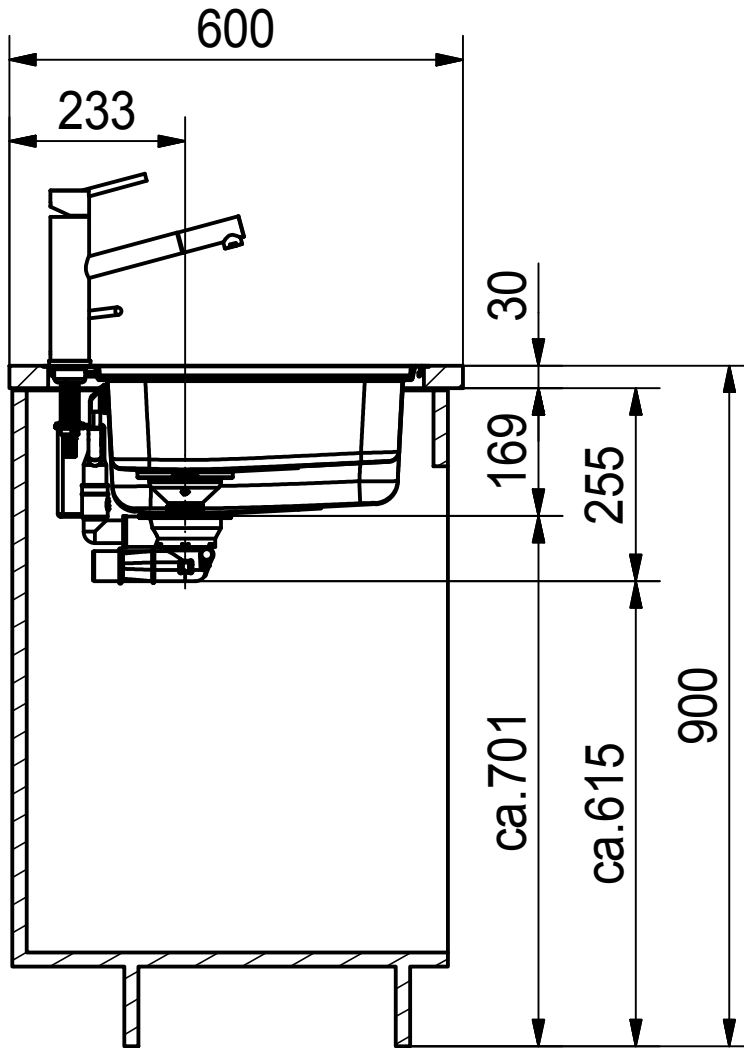

DS

Drawing No.	0056-186476	Revision	C
Drawn Date	29.10.2009		
These drawings and specifications are the property of NIRO-Plan AG and shall not be reproduced, copied or transferred to any third party without the prior written permission of NIRO-Plan AG, Aarburg, Switzerland			

Franke Küchentechnik AG
CH-4663 Aarburg
Phone: +41 62 787 31 31
Internet: www.franke.com

EOX251TL

installing document

Sheet	Sheets
2	6