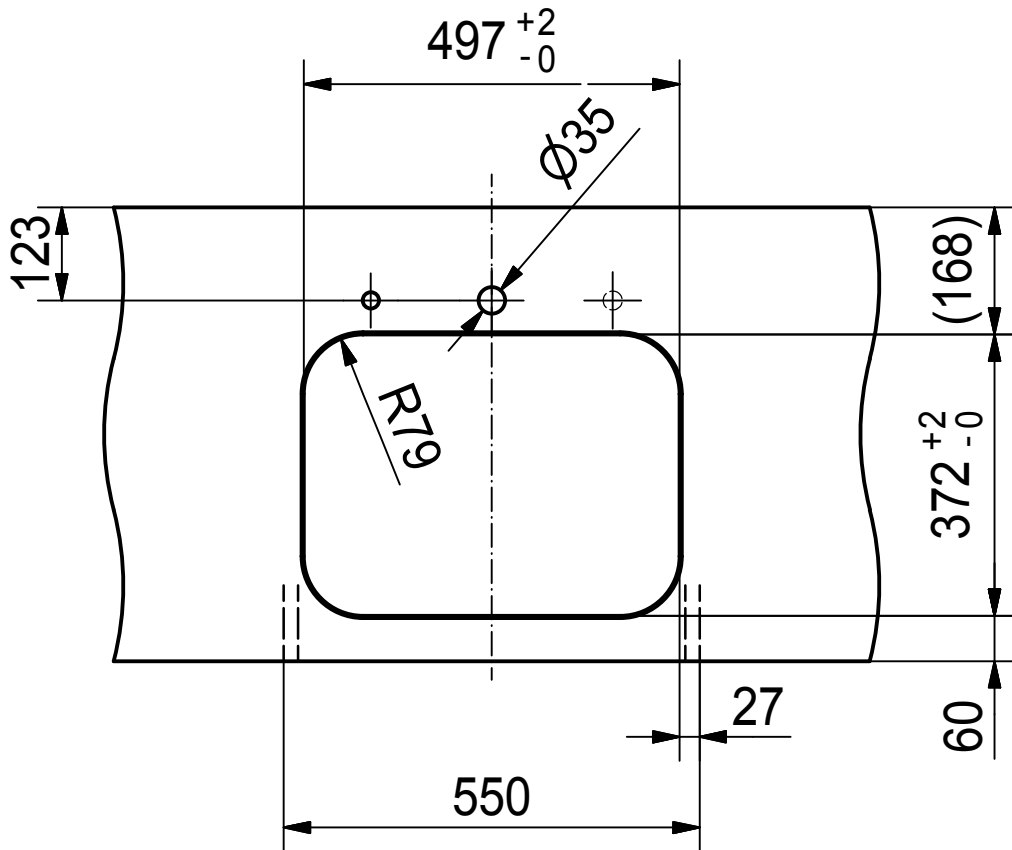

CO

Drawing No.	0056-197215	Revision	
Drawn Date	21.10.2011		
These drawings and specifications are the property of NIRO-Plan AG and shall not be reproduced, copied or transferred to any third party without the prior written permission of NIRO-Plan AG, Aarburg, Switzerland			

Franke Küchentechnik AG
CH-4663 Aarburg
Phone: +41 62 787 31 31
Internet: www.franke.com

ARX 110 50/38
installing document

Sheet	Sheets
3	6