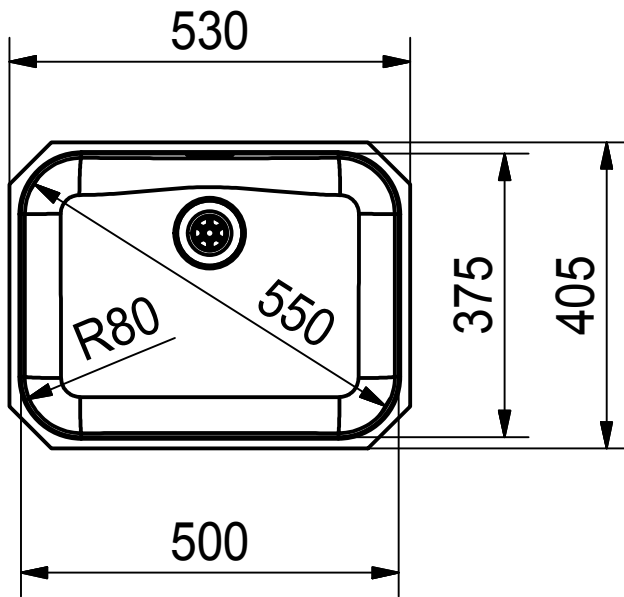

DT

Drawing No.	0056-197215	Revision	
Drawn Date	21.10.2011		
These drawings and specifications are the property of NIRO-Plan AG and shall not be reproduced, copied or transferred to any third party without the prior written permission of NIRO-Plan AG, Aarburg, Switzerland			

Franke Küchentechnik AG
CH-4663 Aarburg
Phone: +41 62 787 31 31
Internet: www.franke.com

ARX 110 50/38
installing document

Sheet	Sheets
5	6