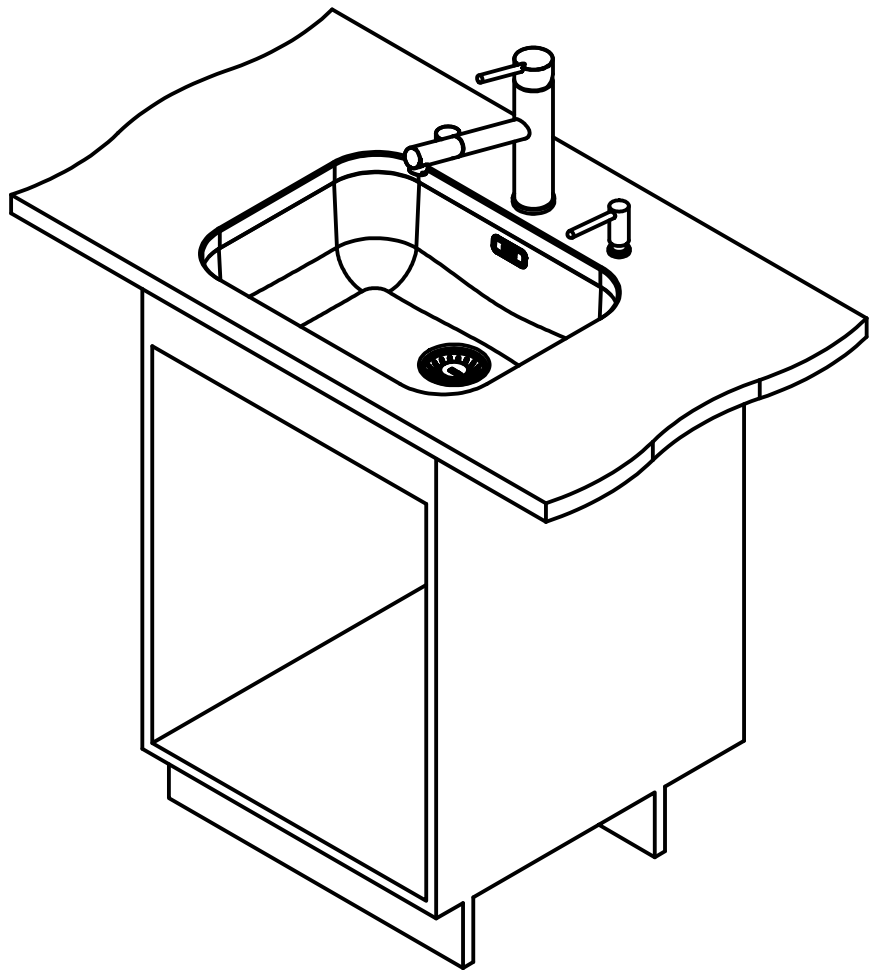

ISO

Drawing No.	0056-197215	Revision	
Drawn Date	21.10.2011		
These drawings and specifications are the property of NIRO-Plan AG and shall not be reproduced, copied or transferred to any third party without the prior written permission of NIRO-Plan AG, Aarburg, Switzerland			

Franke Küchentechnik AG
CH-4663 Aarburg
Phone: +41 62 787 31 31
Internet: www.franke.com

ARX 110 50/38

installing document

Sheet	Sheets
6	6