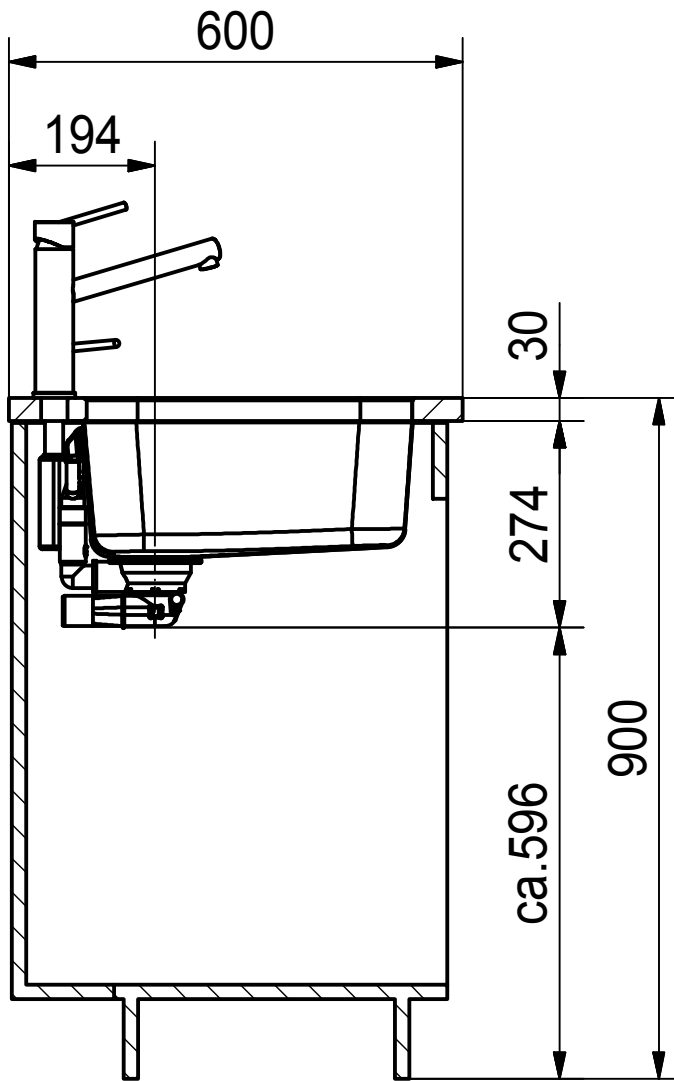

DS

Drawing No.	0056-196362	Revision	A
Drawn Date	25.08.2011		
These drawings and specifications are the property of NIRO-Plan AG and shall not be reproduced, copied or transferred to any third party without the prior written permission of NIRO-Plan AG, Aarburg, Switzerland			

Franke Küchentechnik AG
CH-4663 Aarburg
Phone: +41 62 787 31 31
Internet: www.franke.com

ARX 110 43 I

installing document

Sheet	Sheets
2	6