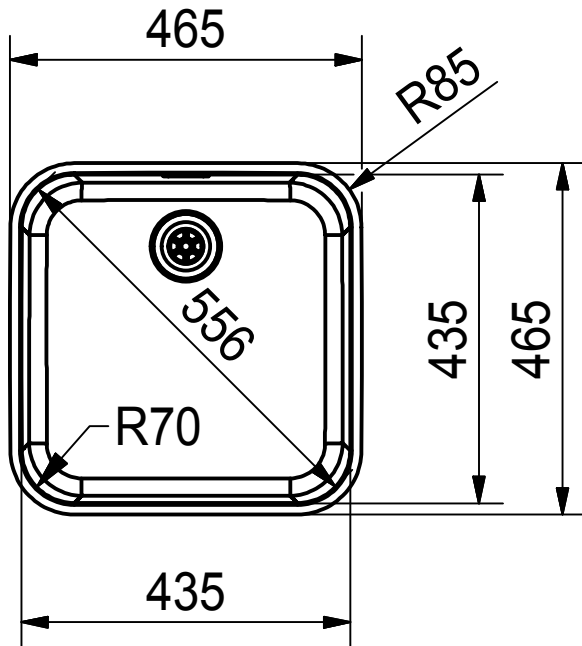

DT

Drawing No.	0056-196362	Revision	A
Drawn Date	25.08.2011		
These drawings and specifications are the property of NIRO-Plan AG and shall not be reproduced, copied or transferred to any third party without the prior written permission of NIRO-Plan AG, Aarburg, Switzerland			

Franke Küchentechnik AG
CH-4663 Aarburg
Phone: +41 62 787 31 31
Internet: www.franke.com

ARX 110 43 I

installing document

Sheet	Sheets
5	6