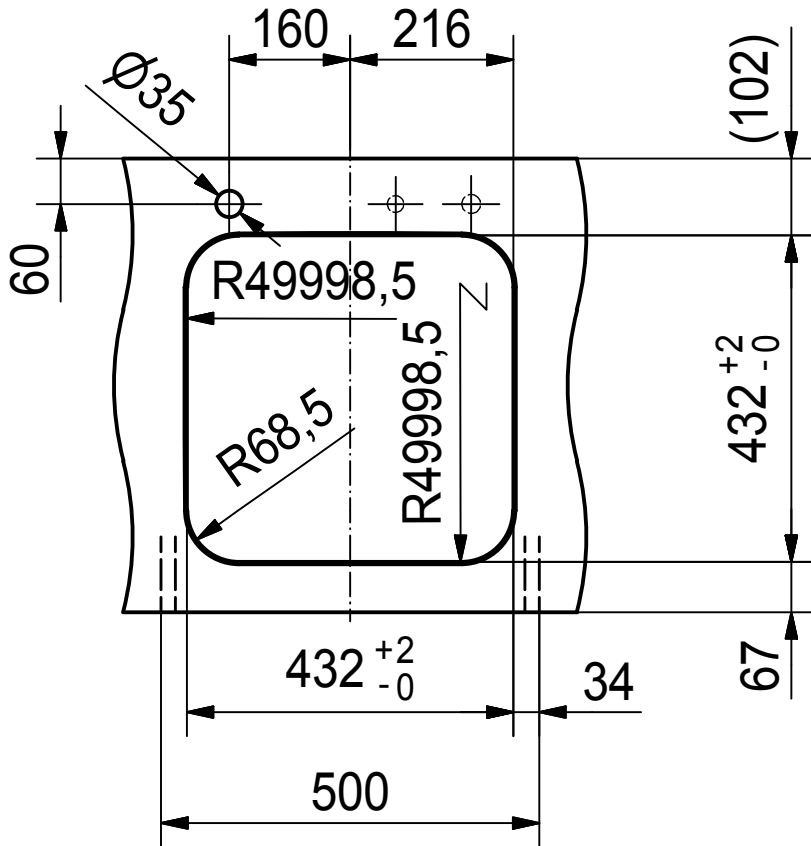

CO

Drawing No.	0056-196362	Revision	A
Drawn Date	25.08.2011		
These drawings and specifications are the property of NIRO-Plan AG and shall not be reproduced, copied or transferred to any third party without the prior written permission of NIRO-Plan AG, Aarburg, Switzerland			

Franke Küchentechnik AG
CH-4663 Aarburg
Phone: +41 62 787 31 31
Internet: www.franke.com

ARX 110 43 I

installing document

Sheet	Sheets
3	6