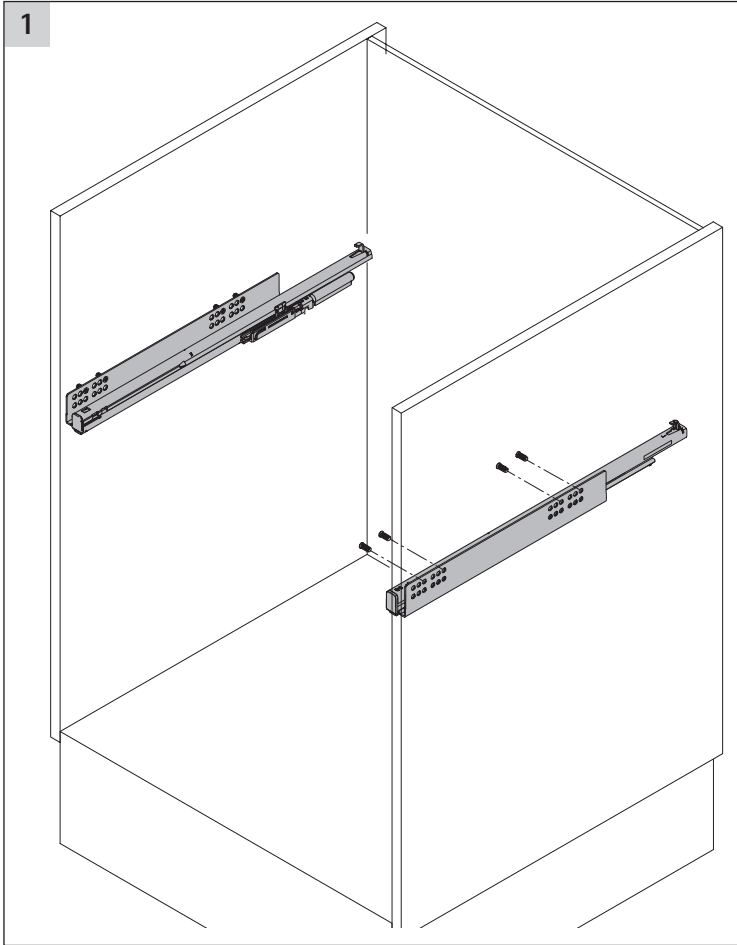

InnoTech Aтира Pull Laundry

Technik für Möbel