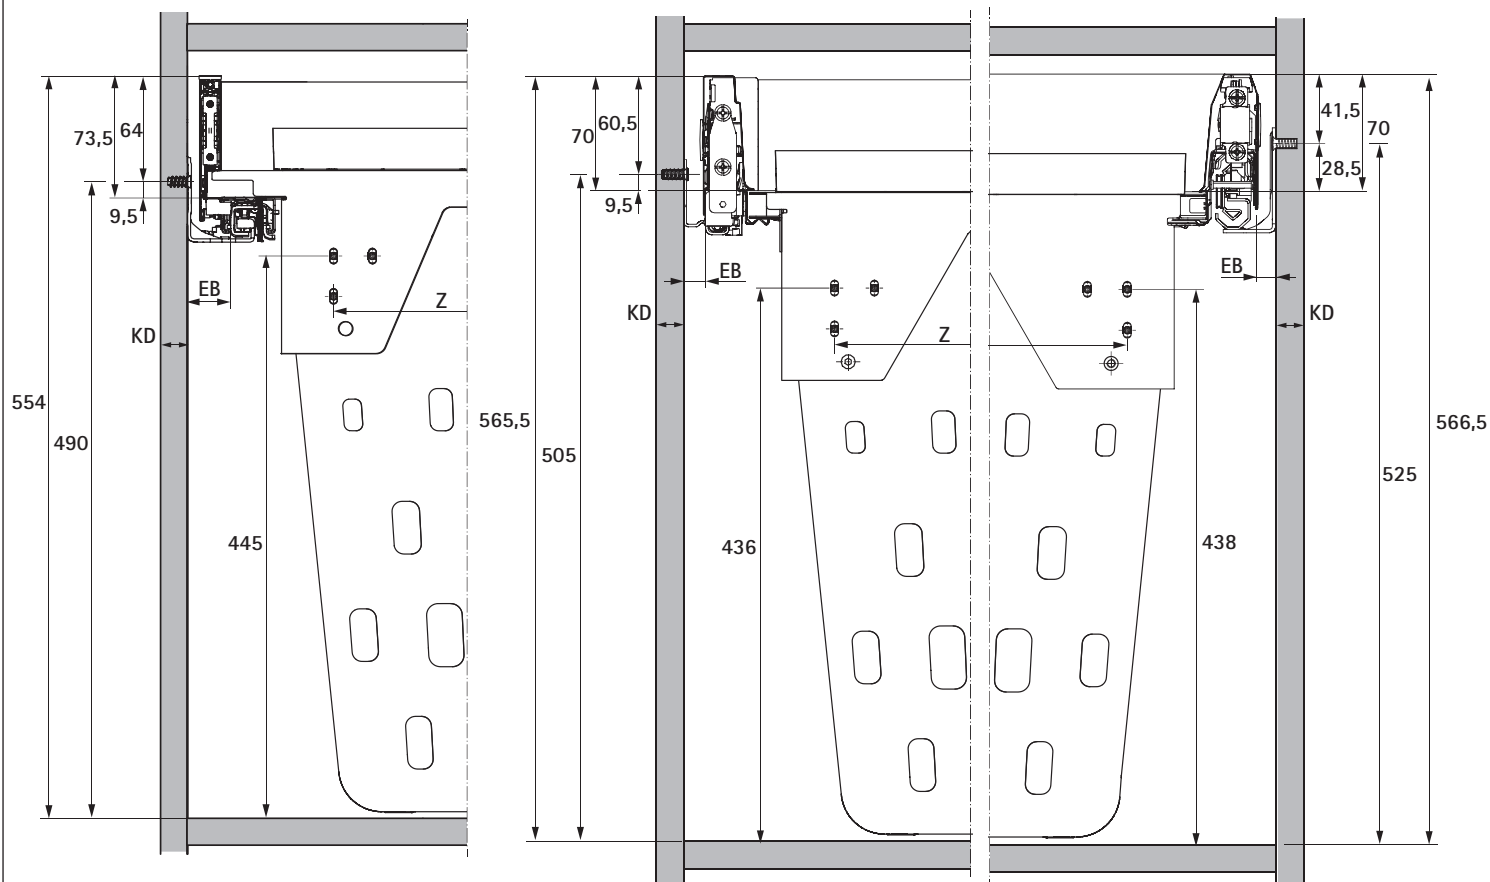

AvanTech YOU

InnoTech Atira/QV6

ArciTech

KD mm	EB mm		
	AvanTech YOU	ArciTech	InnoTech Atira
16	21	15	12,5
18	21	13	10,5
19	21	12	9,5

mm	Z mm		
	AvanTech YOU	ArciTech	InnoTech Atira
450	-	227	252
600	392	392	390

# ArciTech Pull Laundry

1

2

3

6x  
ø 4 x 15

4