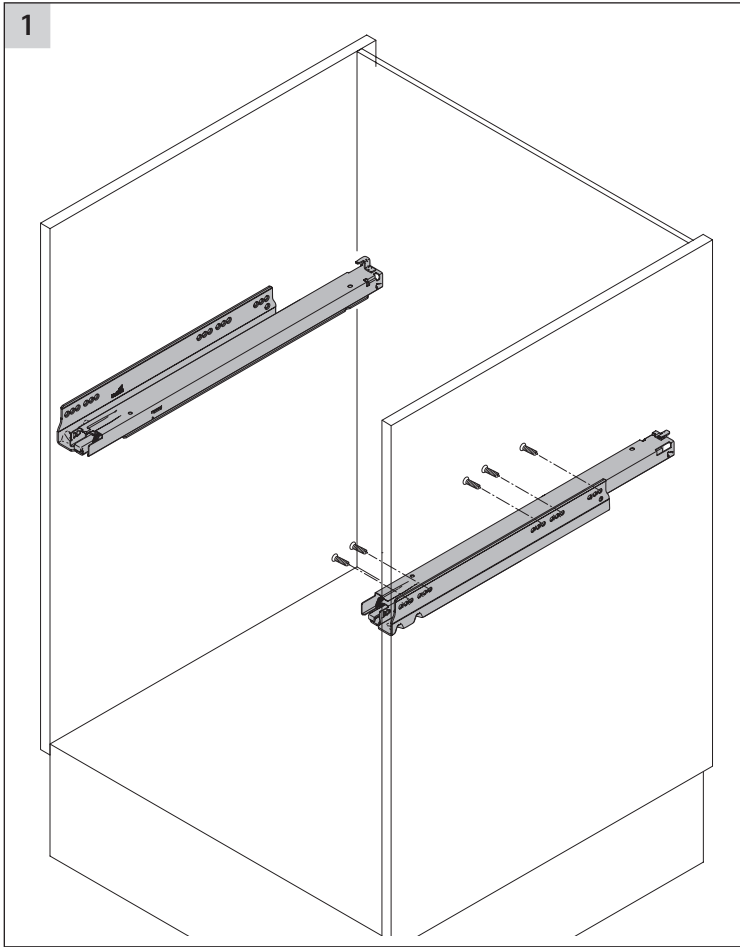

# ArciTech Pull Laundry

1

2

3

6x  
ø 4 x 15

4