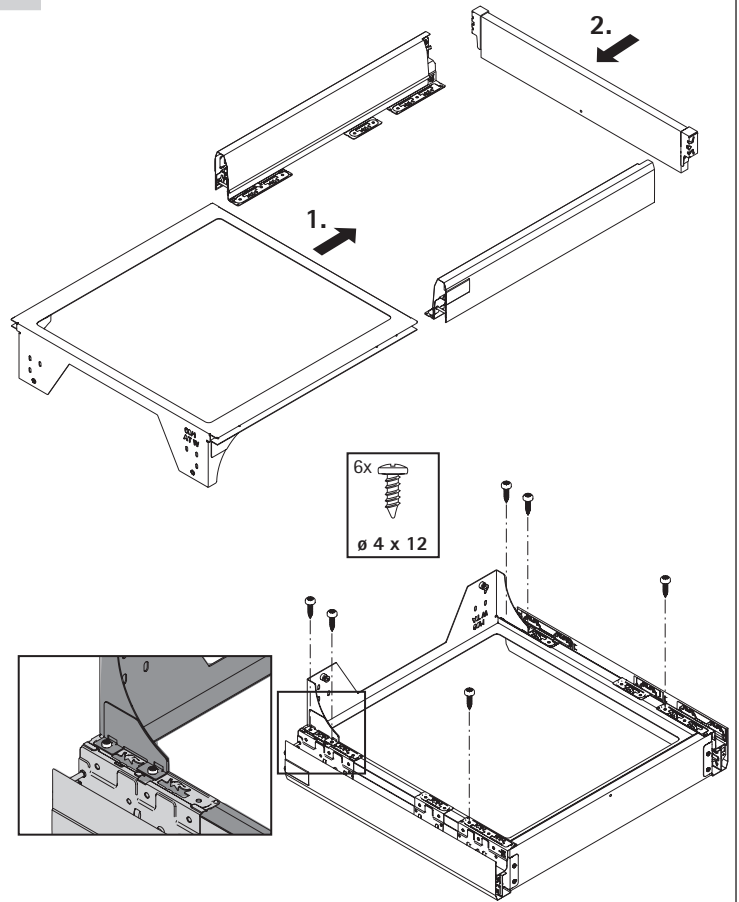

# ArciTech Pull Laundry

1

2

3

6x  
ø 4 x 15

4