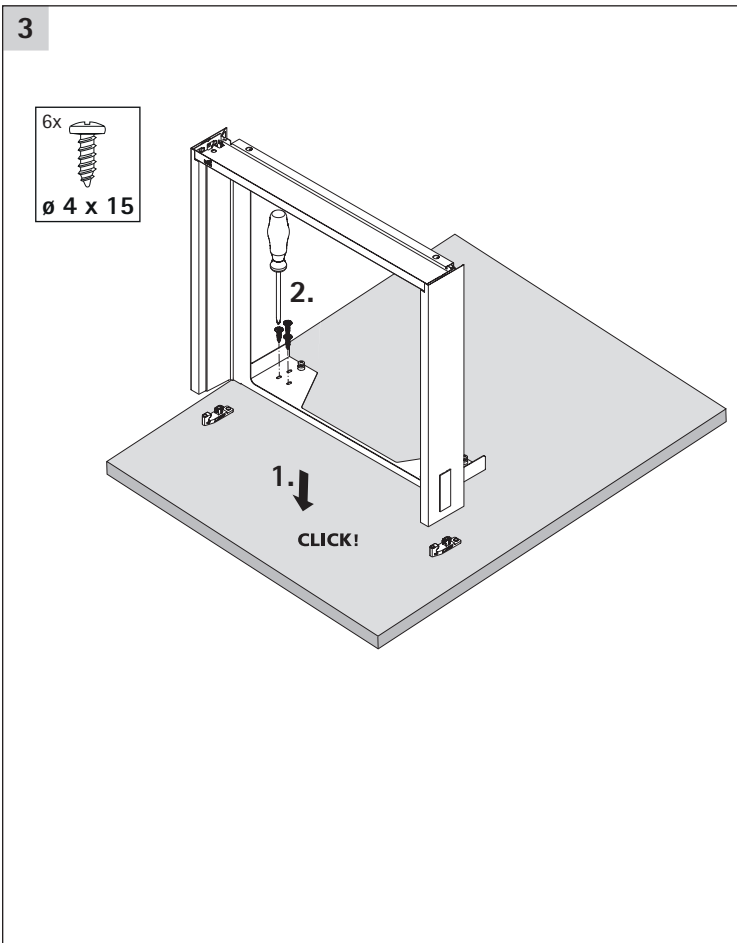

InnoTech Aтира Pull Laundry

Technik für Möbel