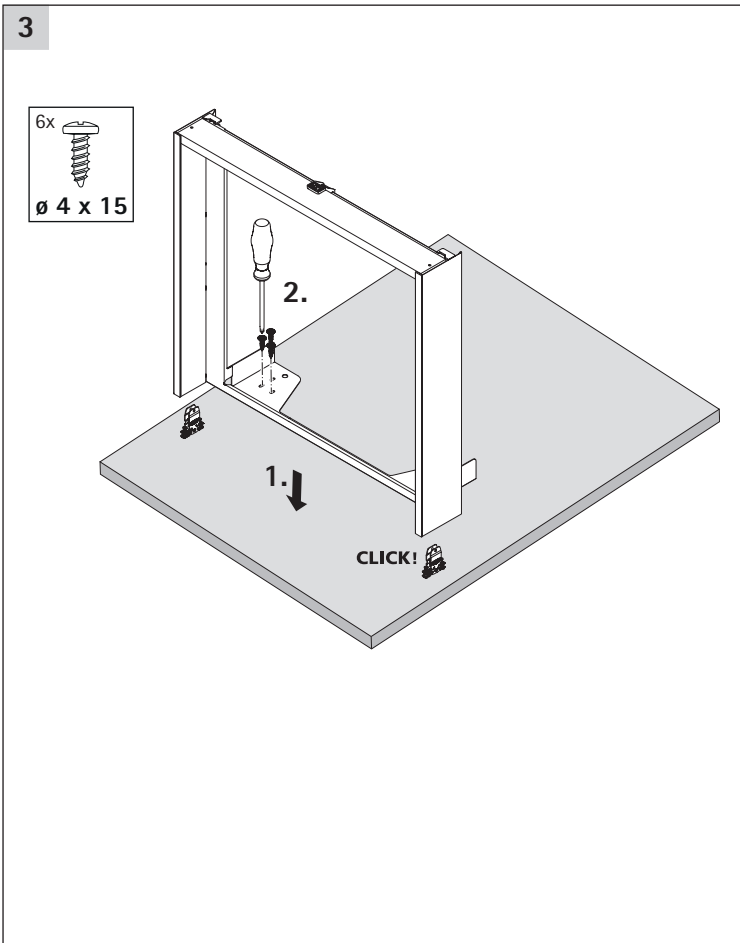

# ArciTech Pull Laundry

1

2

3

6x  
ø 4 x 15

4