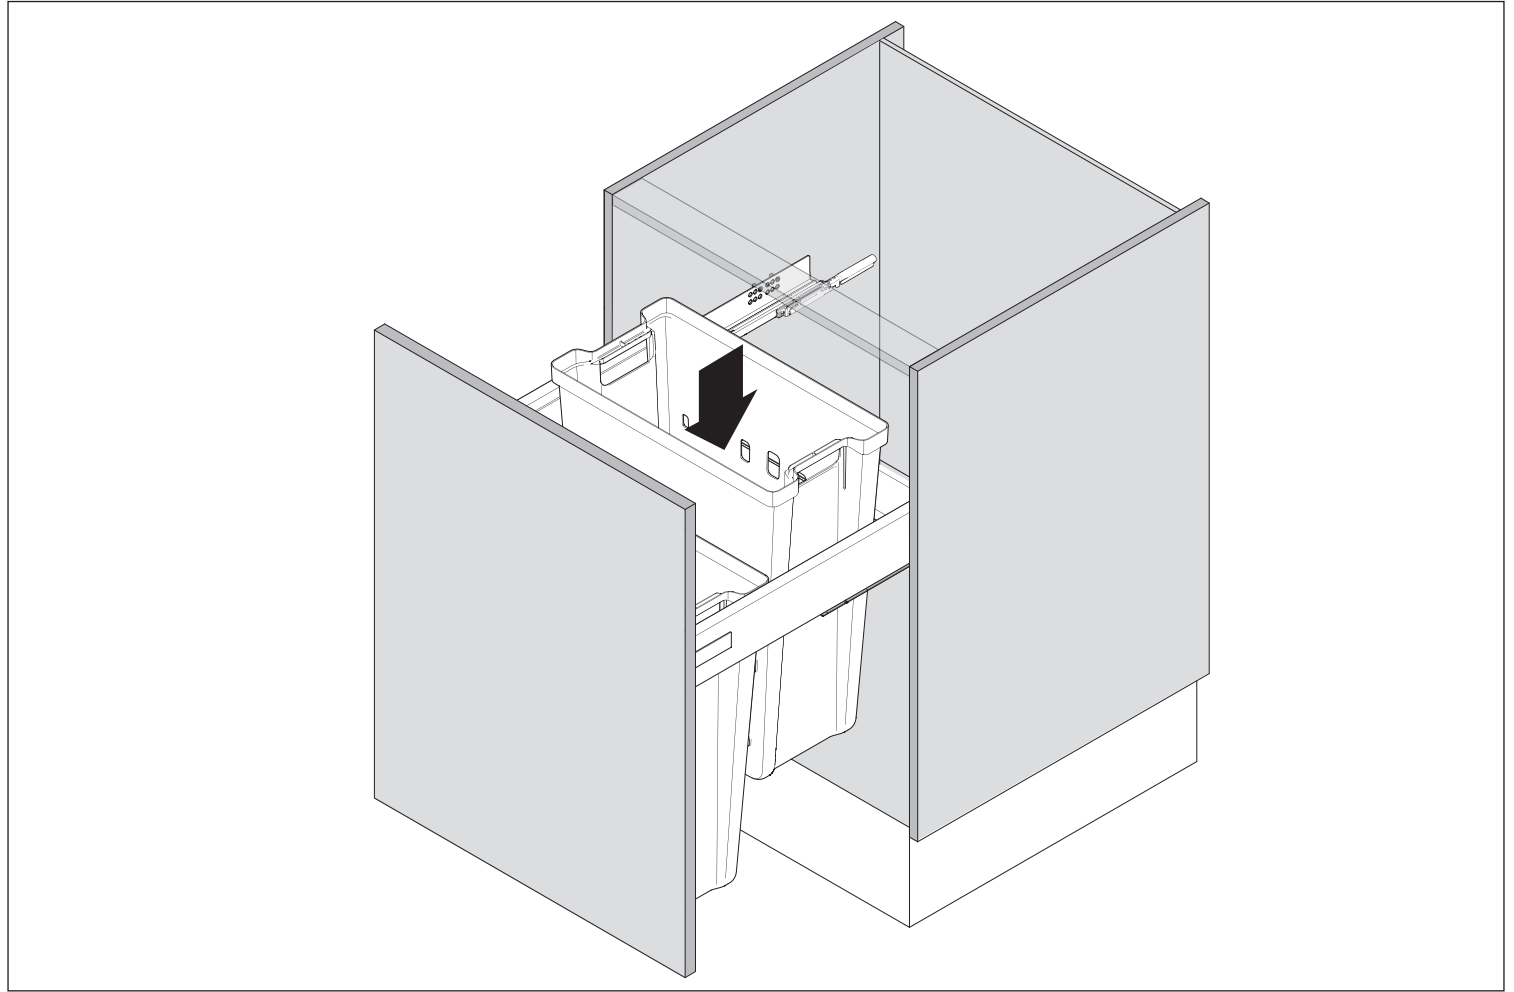

AvanTech YOU / ArciTech / InnoTech Atira Pull Laundry