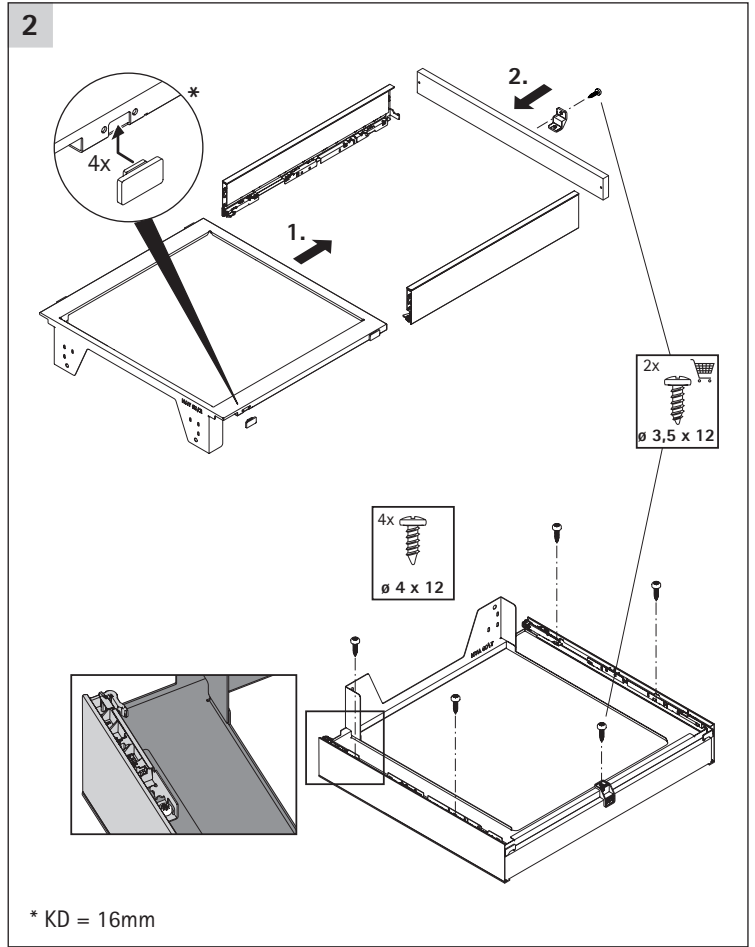

AvanTech YOU

InnoTech Atira/QV6

ArciTech

KD mm	EB mm		
	AvanTech YOU	ArciTech	InnoTech Atira
16	21	15	12,5
18	21	13	10,5
19	21	12	9,5

mm	Z mm		
	AvanTech YOU	ArciTech	InnoTech Atira
450	-	227	252
600	392	392	390

# ArciTech Pull Laundry

1

2

3

6x  
ø 4 x 15

4