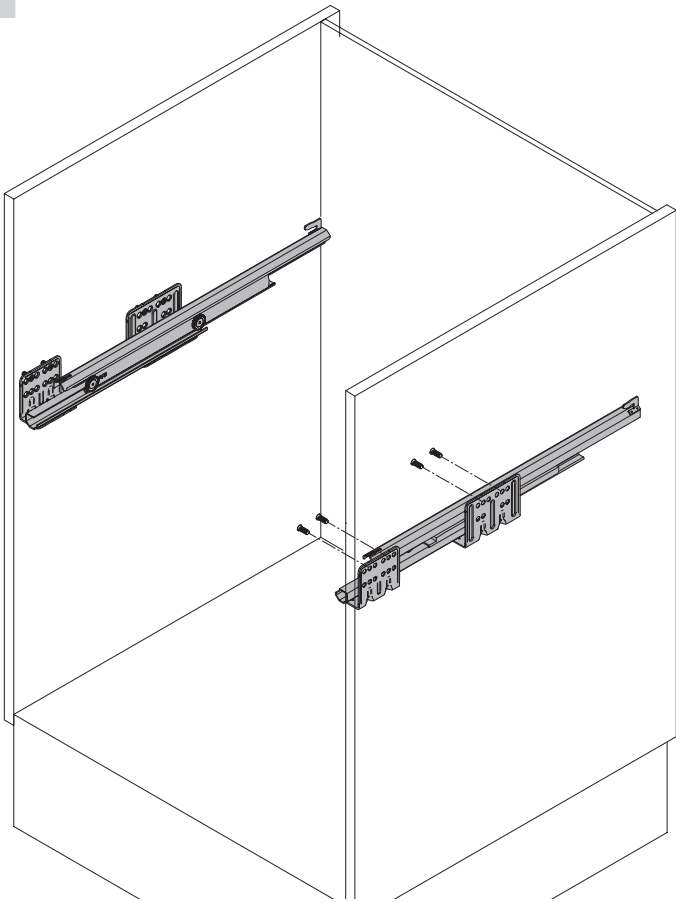

# ArciTech Pull Laundry

1

2

3

6x  
ø 4 x 15

4