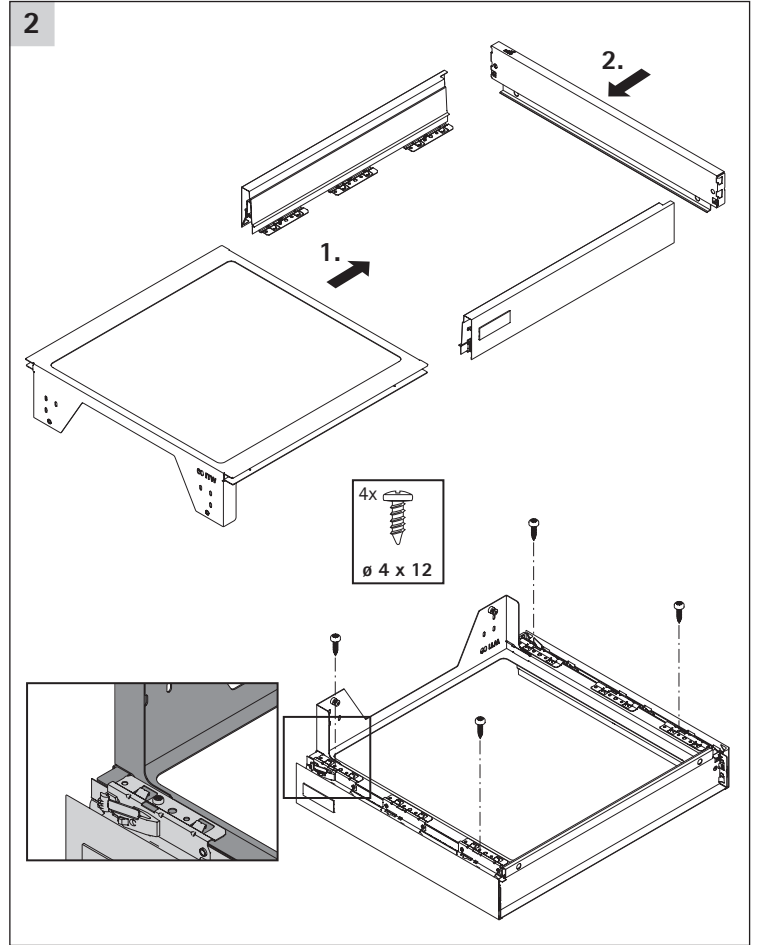

InnoTech Aтира Pull Laundry

Technik für Möbel