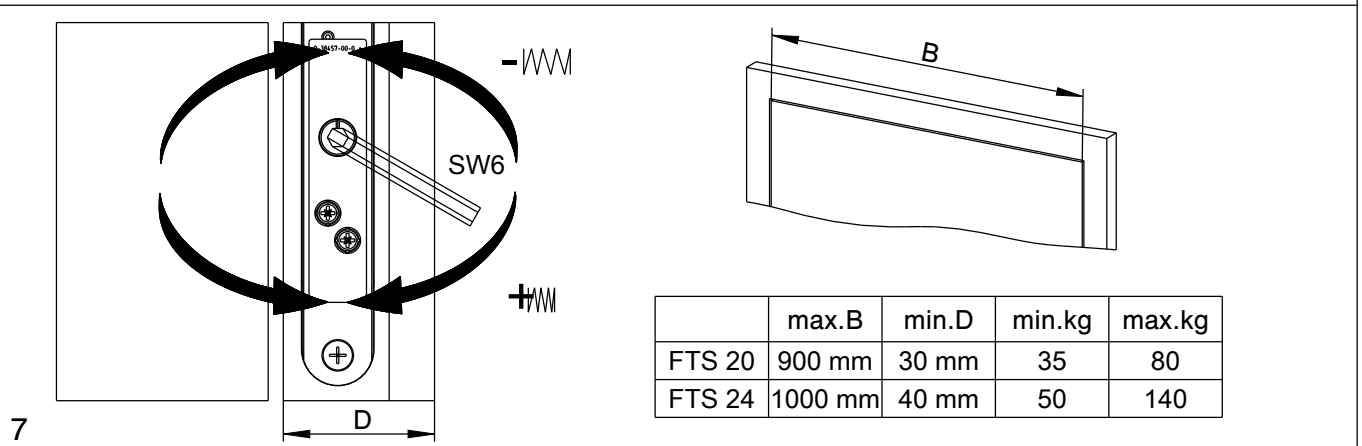

Proprietary rights apply in accordance with ISO 16016.

| |
|----|
| EN |
| - |
| - |
| - |
| - |

Description
FTS 20 / FTS 24, flächenbündige Innentüre, K-15144, K-15145

--
FTS 20 / FTS 24, flush interior doors, K-15144, K-15145