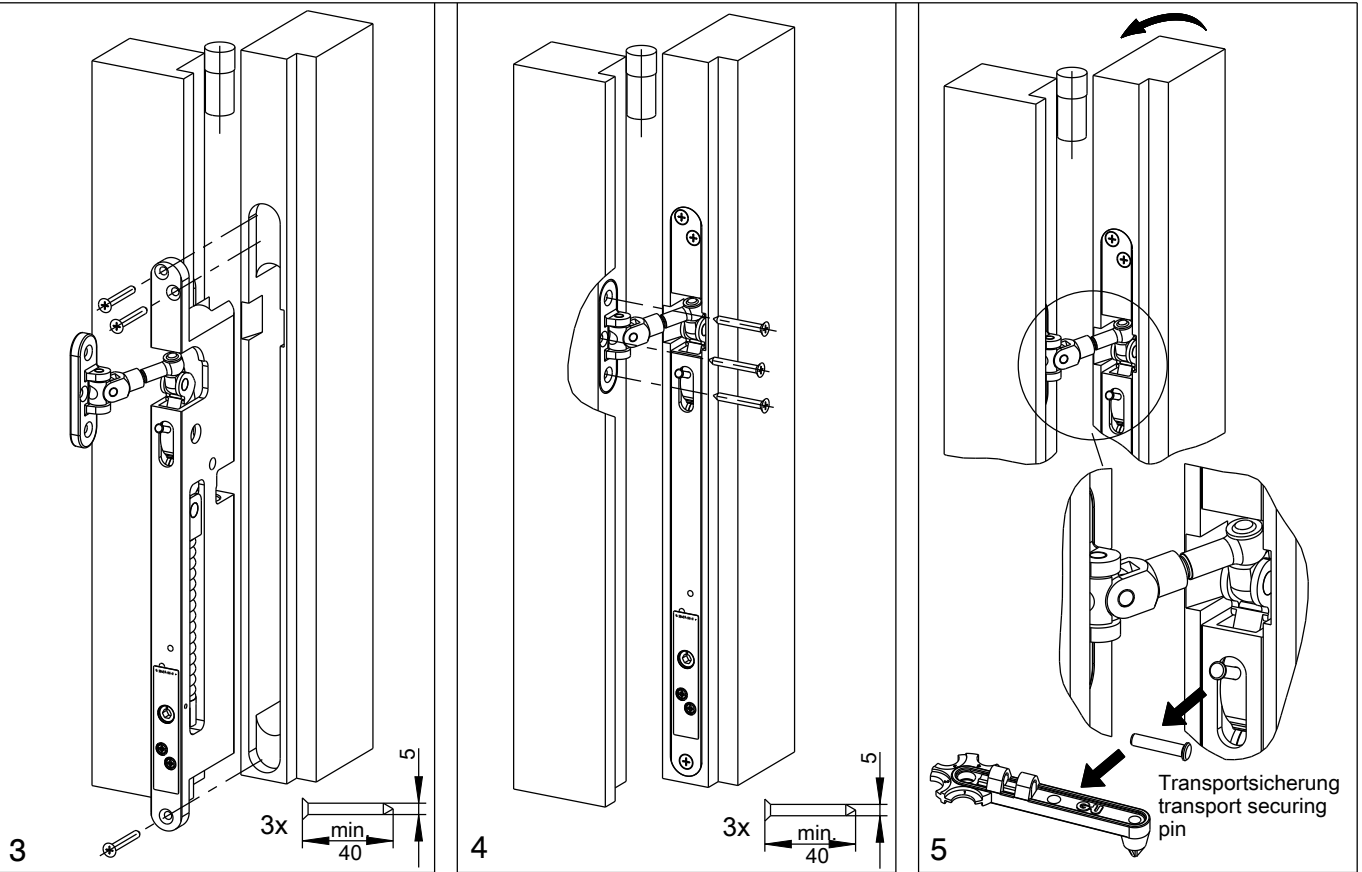

Proprietary rights apply in accordance with ISO 16016.