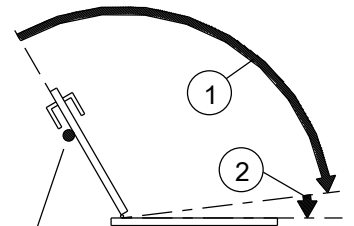

- ① Schließgeschwindigkeit
  Closing speed
- ② Türendschlag
  Latching force

Türstopper bauseits setzen
Door stop to be provided by customer