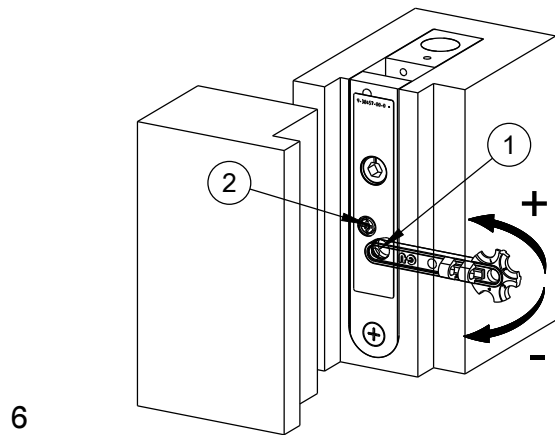

Proprietary rights apply in accordance with ISO 16016.

- ① Schließgeschwindigkeit
  Closing speed
- ② Türendschlag
  Latching force

Türstopper bauseits setzen
Door stop to be provided by customer

6

EN
-
-
-
-

	max.B	min.D	min.kg	max.kg
FTS 20	900 mm	30 mm	35	80
FTS 24	1000 mm	40 mm	50	140

7

Description

FTS 20 / FTS 24, überfälzte Innentüre, K-15144, K-15145
--
FTS 20 / FST 24, rebated doors, K-15144, K-15145

Montageanleitung /
assembly instructions
V5

Release No.
--
Mod. No.
G34847

Level	Released	
Ver.	--	Wi
Draft	07.02.2018	Se

Scale
%

Modification
3

Drawing No.

0-45411-PN-0-0

Size
4

Sheet

4/4

Replacement for 9-38456