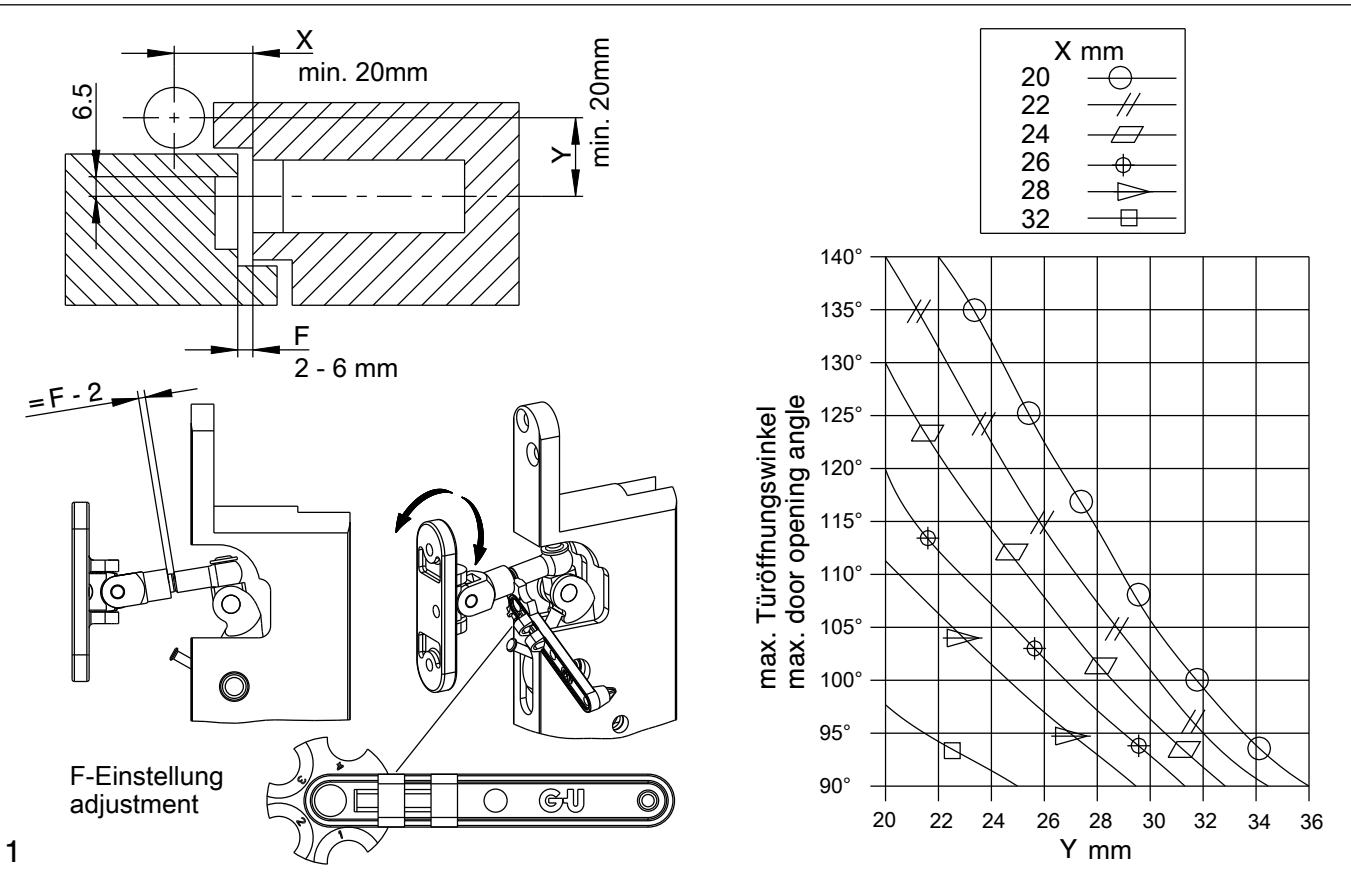

Proprietary rights apply in accordance with ISO 16016.