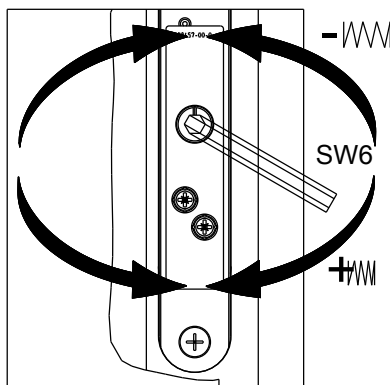

Proprietary rights apply in accordance with ISO 16016.

| |
|----|
| EN |
| - |
| - |
| - |
| - |

Montageanleitung /
assembly instructions
V5

| | | | | | | |
|---|--------------------|-------|------------|----|----------------|------|
| Description | | | | | | |
| FTS 20 / FTS 24, überfälzte Innentüre, K-15144, K-15145 | | | | | | |
| -- | | | | | | |
| FTS 20 / FST 24, rebated doors, K-15144, K-15145 | | | | | | |
| | Release No. | Level | Released | | Scale | |
| | -- | Ver. | -- | Wi | | % |
| | Mod. No. G34847 | Draft | 07.02.2018 | Se | | |
| Replacement for 9-38456 | | | | | Modification | Size |
| | | | | | 3 | 4 |
| | | | | | | |
| | | | | | 0-45411-PN-0-0 | 3/4 |

| | max.B | min.D | min.kg | max.kg |
|--------|---------|-------|--------|--------|
| FTS 20 | 900 mm | 30 mm | 35 | 80 |
| FTS 24 | 1000 mm | 40 mm | 50 | 140 |

7

Description

FTS 20 / FTS 24, überfälzte Innentüre, K-15144, K-15145
--
FTS 20 / FST 24, rebated doors, K-15144, K-15145