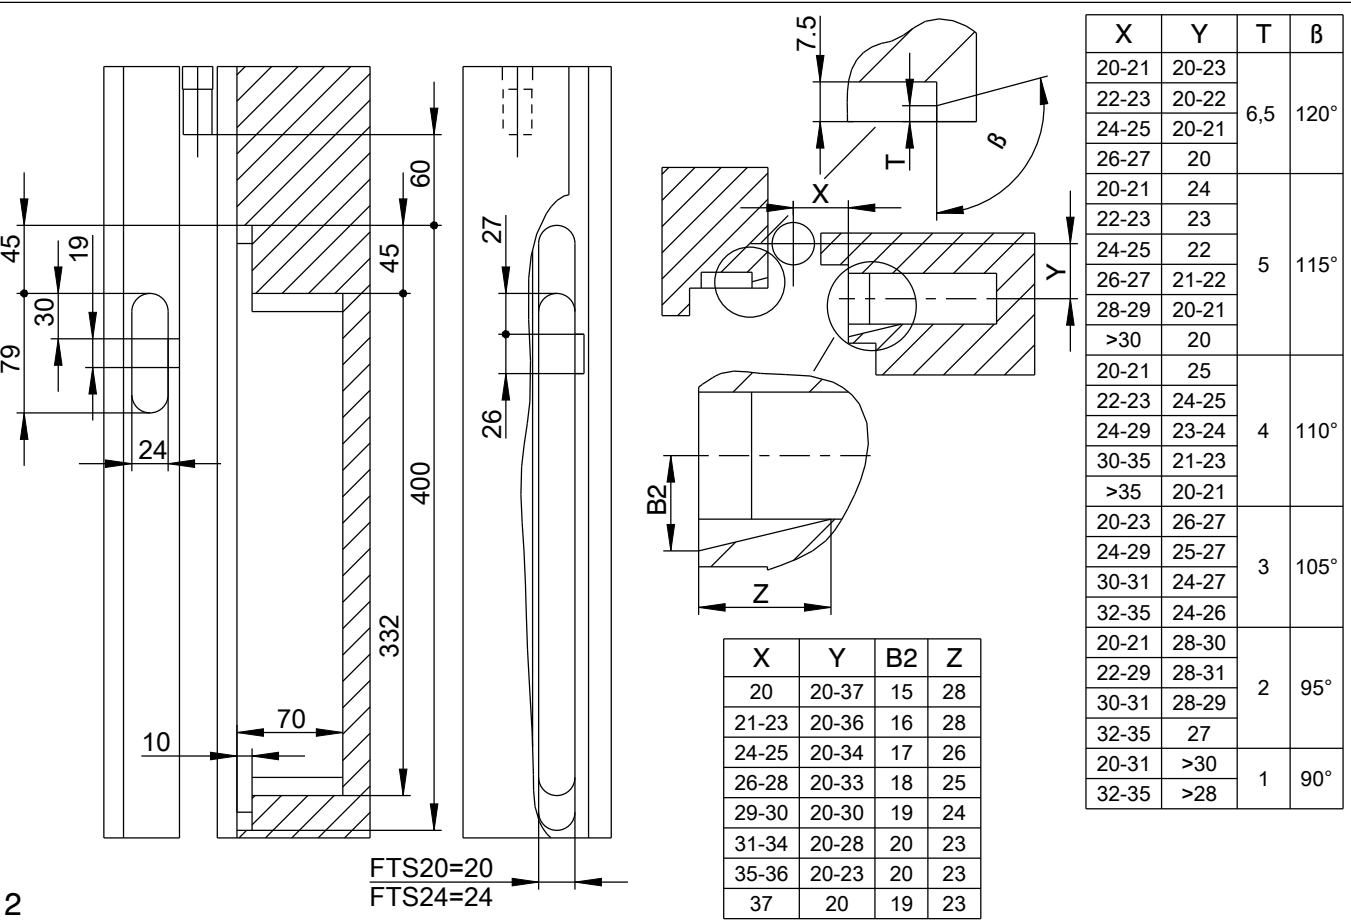

EN
-
-
-
-

Montageanleitung /
assembly instructions
V5

Description								
FTS 20 / FTS 24, überfälzte Innentüre, K-15144, K-15145								
--								
FTS 20 / FST 24, rebated doors, K-15144, K-15145								
	Release No.	Level	Released		Scale			
	--	Ver.	--	Wi		%		
	Mod. No. G34847	Draft	07.02.2018	Se				
Replacement for 9-38456					Modification	Size		
					3	4		
							Drawing No.	Sheet
					0-45411-PN-0-0	3/4