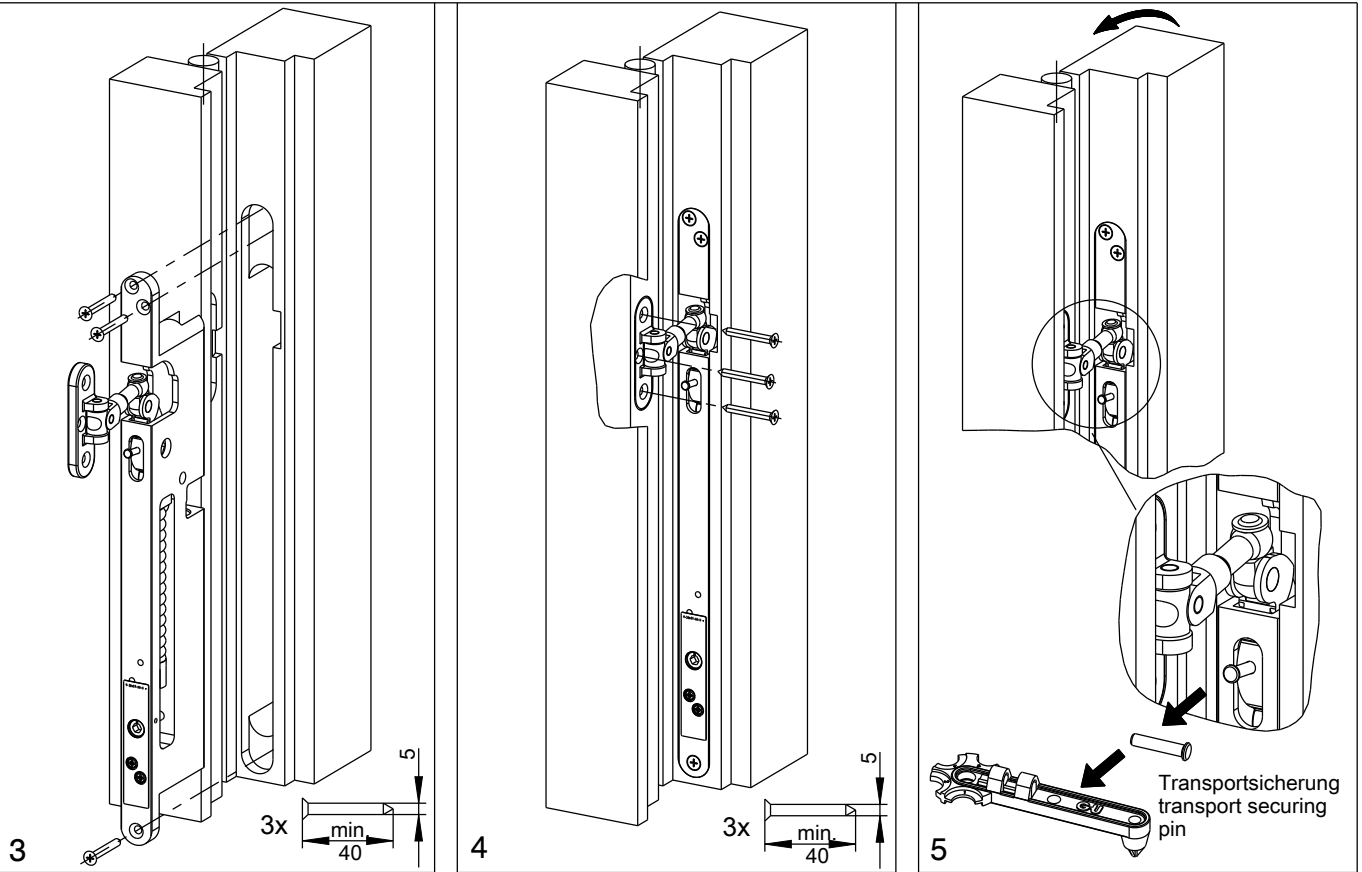

Proprietary rights apply in accordance with ISO 16016.