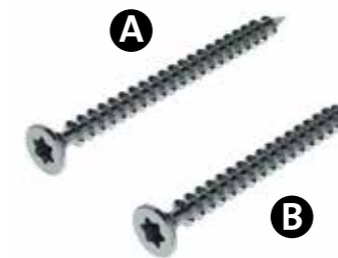

* Part deviates from picture

MOUNTING PACKAGE

FRITSJURGENS MP F-M SERIES

1. Allen wrench
2. Fitting template
3. Fitting adhesive*
4. Adjustment spanner

* For bro's floors use chemical mortar

SCREWS

FRITSJURGENS FASTENING

A. Screw 6 x 60 RVS (2x)

B. Screw 4 x 50 RVS (8x)

IMAGE FJ01

IMAGE FJ03

IMAGE FJ02

IMAGE FJ04

IMAGE FJ05

IMAGE FJ07