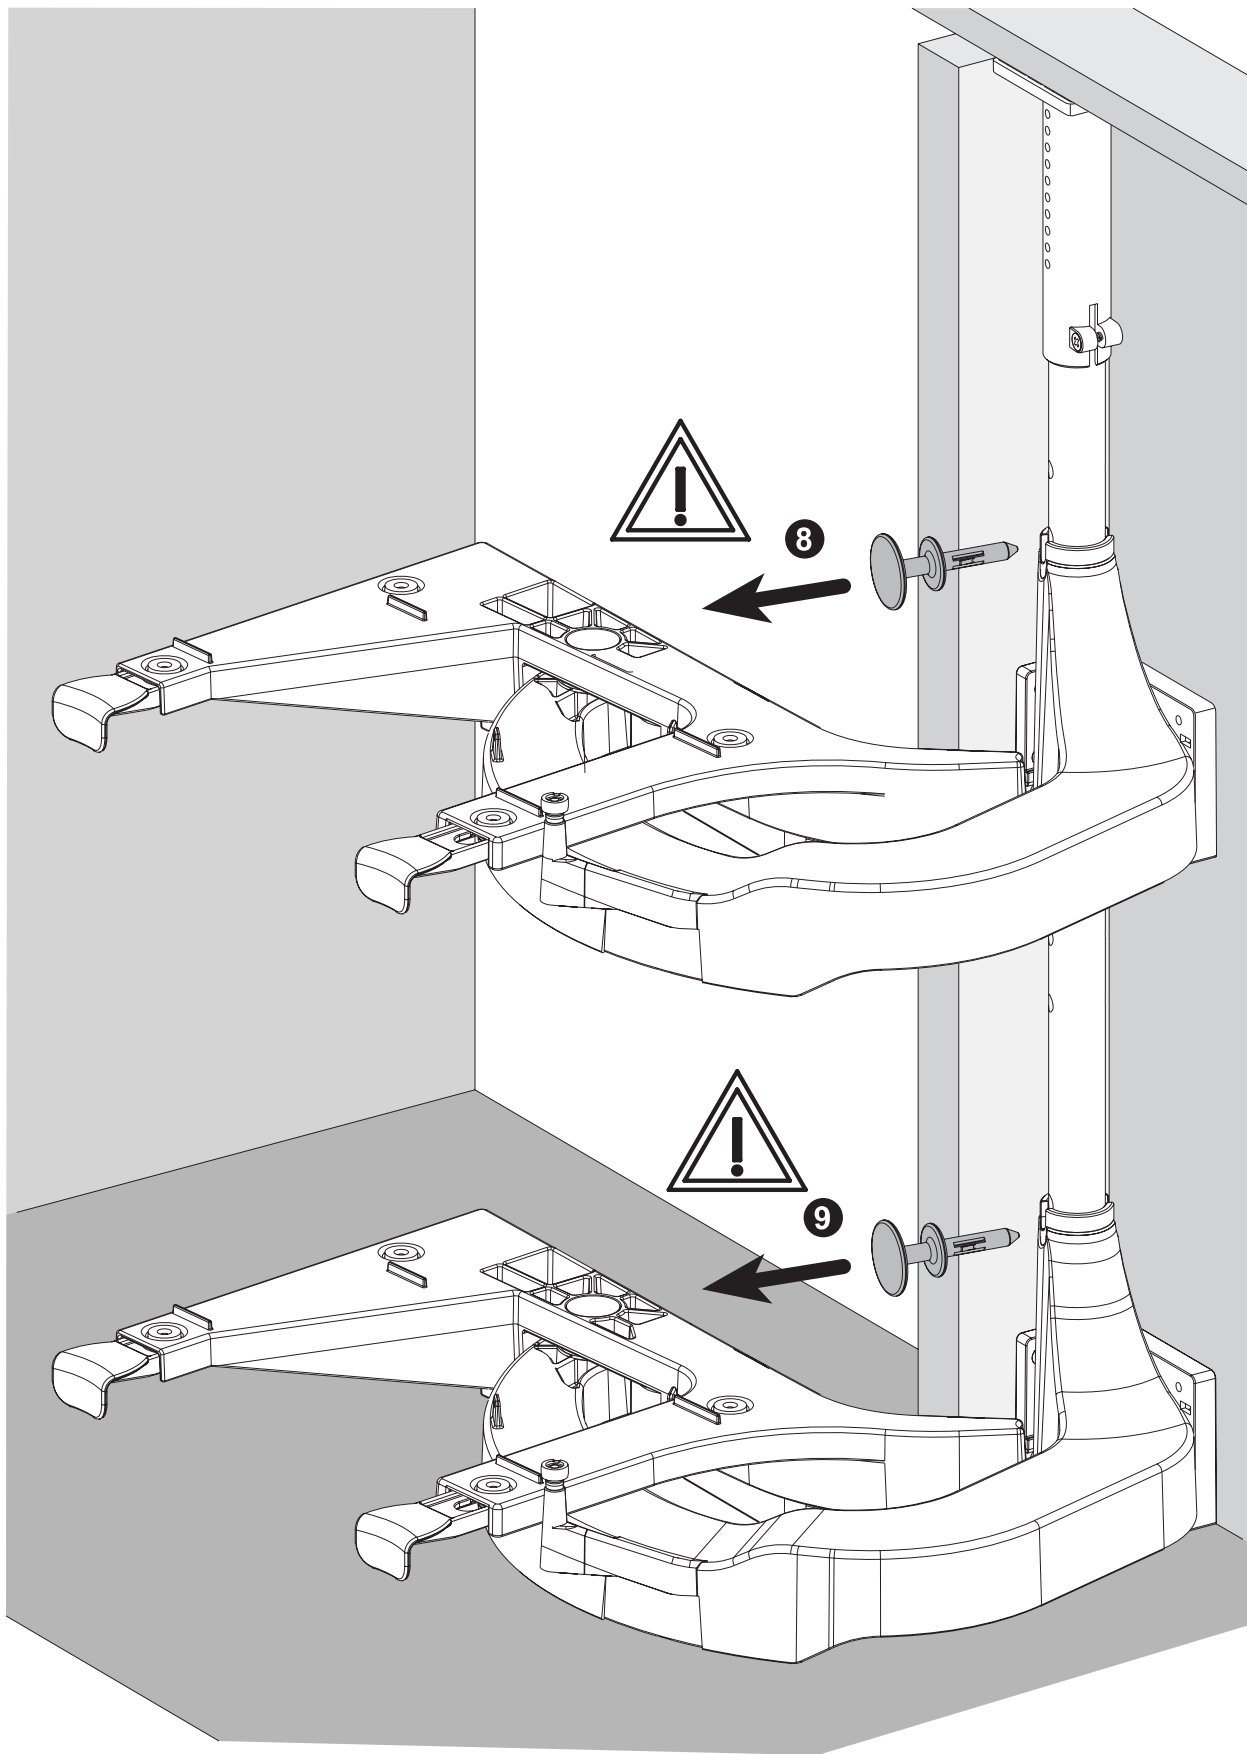

OPO OESCHGER
Art. 53.119.40-67

ninka[®]
Ideen gestalten die Zukunft.

Montageanleitung Mounting Instruction Instructions de montage Istruzioni di Montaggio

magnia
PowerSlide[®]

"H"	"L"					"X"									
	555	600	640	685	725	224	256	288	320	352	384	416	448	480	
600 - 632	X					X	X	X							
633 - 664	X					X	X	X	X						
53.119.40-43 53.119.50-53 53.119.60-63		X				X	X	X	X	X					
53.119.44-47 53.119.54-57 53.119.64-67			X			X	X	X	X	X	X				
729 - 760				X		X	X	X	X	X	X	X			
761 - 792				X		X	X	X	X	X	X	X	X		
793 - 824					X	X	X	X	X	X	X	X	X	X	

	"H"					"L"													
	555	600	640	685	725	224	256	288	320	352	384	416	448	480					
600 - 632	X					X	X	X											
633 - 664	X					X	X	X	X										
53.119.40-43 53.119.50-53 53.119.60-63		X				X	X	X	X	X									
53.119.44-47 53.119.54-57 53.119.64-67			X			X	X	X	X	X	X								
729 - 760				X		X	X	X	X	X	X	X							
761 - 792				X		X	X	X	X	X	X	X	X						
793 - 824					X	X	X	X	X	X	X	X	X	X					

2x

Demontage
Dismounting
Demontage
Sementaggio

Art. 53.119.40-67

Montage
Mounting
Montage
Montaggio

Art. 53.119.40-67