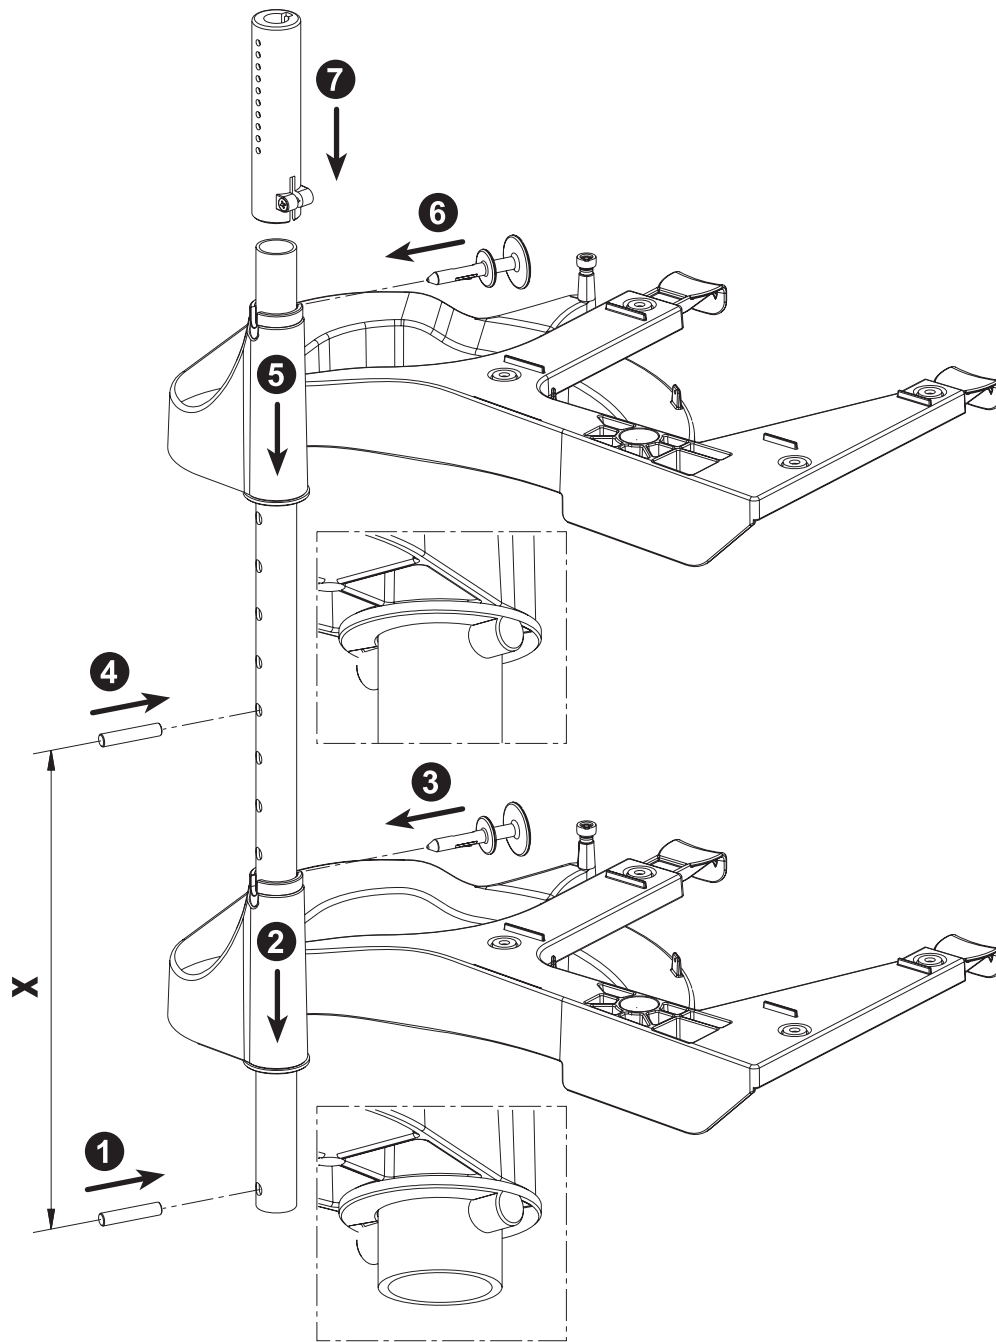

OPO OESCHGER
Art. 53.119.40-67

ninka[®]
Ideen gestalten die Zukunft.

Montageanleitung Mounting Instruction Instructions de montage Istruzioni di Montaggio

magnia
PowerSlide[®]

"H"	"L"					"X"									
	555	600	640	685	725	224	256	288	320	352	384	416	448	480	
600 - 632	X					X	X	X							
633 - 664	X					X	X	X	X						
53.119.40-43 53.119.50-53 53.119.60-63		X				X	X	X	X	X					
53.119.44-47 53.119.54-57 53.119.64-67			X			X	X	X	X	X	X				
729 - 760				X		X	X	X	X	X	X	X			
761 - 792				X		X	X	X	X	X	X	X	X		
793 - 824					X	X	X	X	X	X	X	X	X	X	

	"H"					"L"													
	555	600	640	685	725	224	256	288	320	352	384	416	448	480					
600 - 632	X					X	X	X											
633 - 664	X					X	X	X	X										
53.119.40-43 53.119.50-53 53.119.60-63		X				X	X	X	X	X									
53.119.44-47 53.119.54-57 53.119.64-67			X			X	X	X	X	X	X								
729 - 760				X		X	X	X	X	X	X	X							
761 - 792				X		X	X	X	X	X	X	X	X						
793 - 824					X	X	X	X	X	X	X	X	X	X					

2x

Demontage
Dismounting
Demontage
Sementaggio

Art. 53.119.40-67

Montage
Mounting
Montage
Montaggio

Art. 53.119.40-67