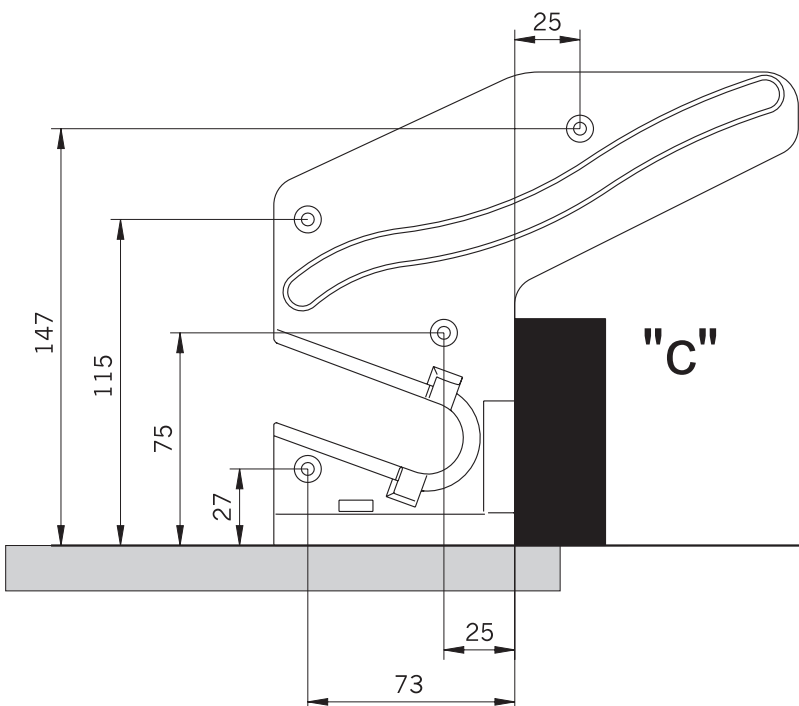

OPO OESCHGER
Art. 53.119.40-67

ninka[®]
Ideen gestalten die Zukunft.

Montageanleitung Mounting Instruction Instructions de montage Istruzioni di Montaggio

magnia
PowerSlide[®]

"H"	"L"					"X"									
	555	600	640	685	725	224	256	288	320	352	384	416	448	480	
600 - 632	X					X	X	X							
633 - 664	X					X	X	X	X						
53.119.40-43 53.119.50-53 53.119.60-63		X				X	X	X	X	X					
53.119.44-47 53.119.54-57 53.119.64-67			X			X	X	X	X	X	X				
729 - 760				X		X	X	X	X	X	X	X			
761 - 792				X		X	X	X	X	X	X	X	X		
793 - 824					X	X	X	X	X	X	X	X	X	X	

	"H"					"L"													
	555	600	640	685	725	224	256	288	320	352	384	416	448	480					
600 - 632	X					X	X	X											
633 - 664	X					X	X	X	X										
53.119.40-43 53.119.50-53 53.119.60-63		X				X	X	X	X	X									
53.119.44-47 53.119.54-57 53.119.64-67			X			X	X	X	X	X	X								
729 - 760				X		X	X	X	X	X	X	X							
761 - 792				X		X	X	X	X	X	X	X	X						
793 - 824					X	X	X	X	X	X	X	X	X	X					

2x

Demontage
Dismounting
Demontage
Sementaggio

Art. 53.119.40-67

Montage
Mounting
Montage
Montaggio

Art. 53.119.40-67