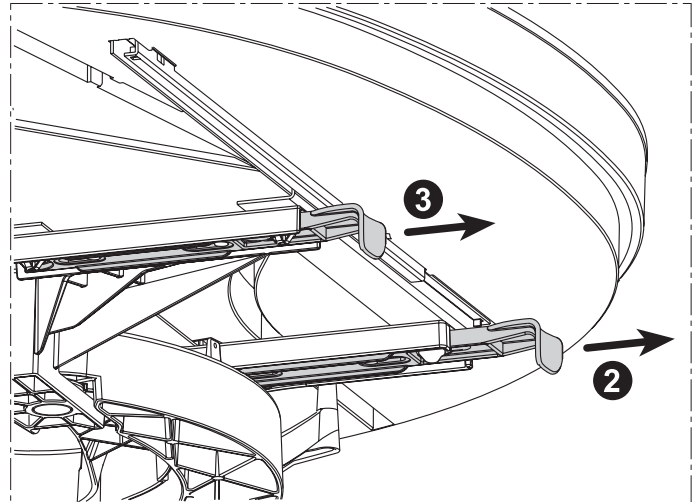

Demontage
Dismounting
Demontage
Sementaggio

Art. 53.119.40-67