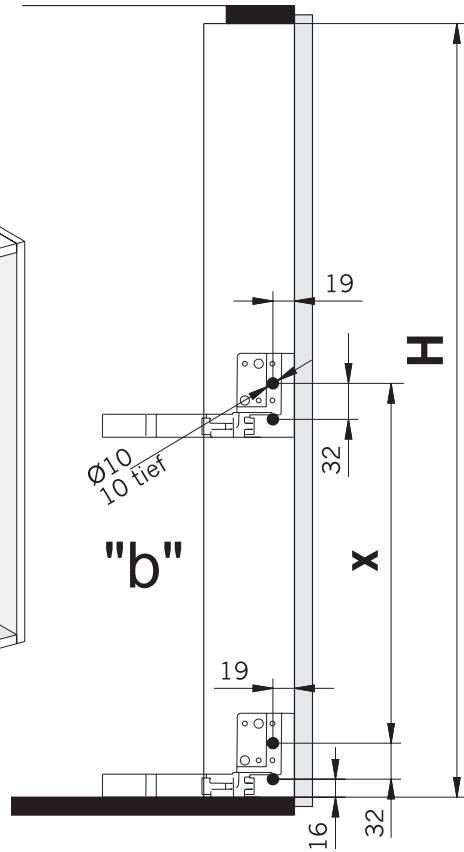

OPO OESCHGER
Art. 53.119.40-67

ninka[®]
Ideen gestalten die Zukunft.

Montageanleitung Mounting Instruction Instructions de montage Istruzioni di Montaggio

magnia
PowerSlide[®]

"H"	"L"					"X"									
	555	600	640	685	725	224	256	288	320	352	384	416	448	480	
600 - 632	X					X	X	X							
633 - 664	X					X	X	X	X						
53.119.40-43 53.119.50-53 53.119.60-63		X				X	X	X	X	X					
53.119.44-47 53.119.54-57 53.119.64-67			X			X	X	X	X	X	X				
729 - 760				X		X	X	X	X	X	X	X			
761 - 792				X		X	X	X	X	X	X	X	X		
793 - 824					X	X	X	X	X	X	X	X	X	X	

	"H"					"L"													
	555	600	640	685	725	224	256	288	320	352	384	416	448	480					
600 - 632	X					X	X	X											
633 - 664	X					X	X	X	X										
53.119.40-43 53.119.50-53 53.119.60-63		X				X	X	X	X	X									
53.119.44-47 53.119.54-57 53.119.64-67			X			X	X	X	X	X	X								
729 - 760				X		X	X	X	X	X	X	X							
761 - 792				X		X	X	X	X	X	X	X	X						
793 - 824					X	X	X	X	X	X	X	X	X	X					

2x

Demontage
Dismounting
Demontage
Sementaggio

Art. 53.119.40-67

Montage
Mounting
Montage
Montaggio

Art. 53.119.40-67