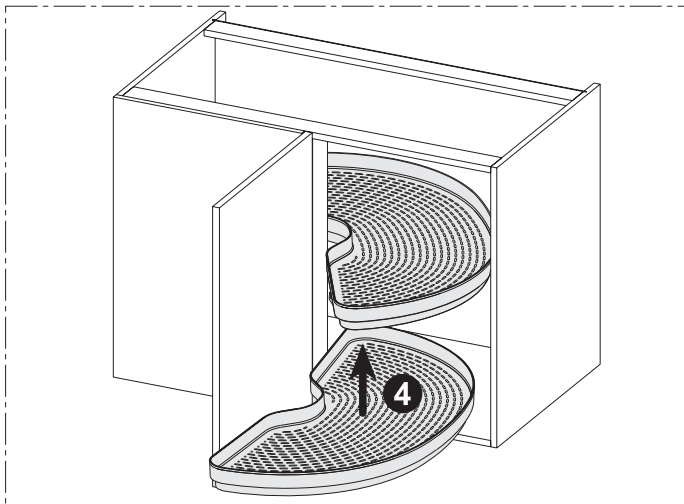

Demontage
Dismounting
Demontage
Sementaggio

Art. 53.119.40-67