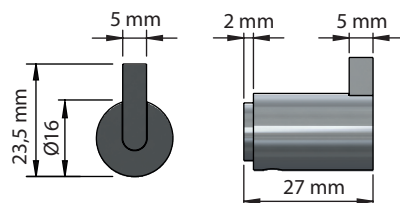

FROST

DENMARK

NOVA2
HOOK 6 & HOOK 6L

Fitting instruction
Montageanleitung
Monteringsvejledning
Monteringsvægledning
Montage hanleiding
Manuel de montage

N1901-1

N1901-2

Exclusion of liability

FROST accepts no liability whatsoever for damage to persons or property that occurs or has occurred as a result of improper installation or maintenance, particularly if the safety instructions and other points to note listed are not or have not been observed in full.

N1901-1

N1901-2

Cleaning and maintenance

Surfaces should be cleaned with a microfibre cloth, glass cleaner or other non abrasive and gentle agents.

Attention:

Never use solvents or aggressive household cleaners like bleach, acids (e.g. descalers) or ammonia-based bathroom cleaner to clean the product. Steel wool and hard brushes can permanently damage the surface of the steel.