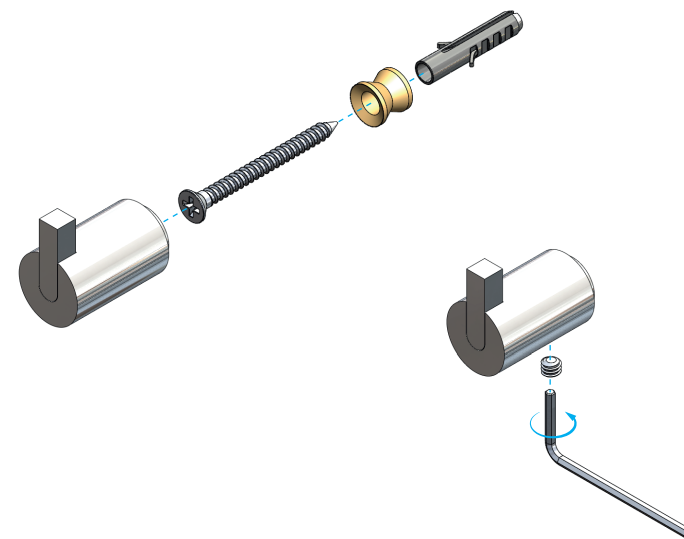

FROST

DENMARK

NOVA2
HOOK 6 & HOOK 6L

Fitting instruction
Montageanleitung
Monteringsvejledning
Monteringsvægledning
Montage hanleiding
Manuel de montage

N1901-1

N1901-2

Exclusion of liability

FROST accepts no liability whatsoever for damage to persons or property that occurs or has occurred as a result of improper installation or maintenance, particularly if the safety instructions and other points to note listed are not or have not been observed in full.

N1901-1