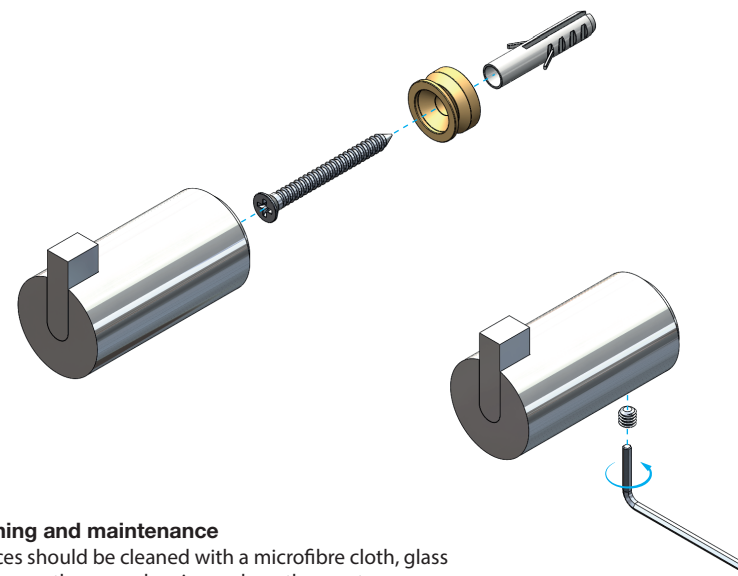

FROST

DENMARK

NOVA2
HOOK 6 & HOOK 6L

Fitting instruction
Montageanleitung
Monteringsvejledning
Monteringsvægledning
Montage hanleiding
Manuel de montage

N1901-1

N1901-2

Exclusion of liability

FROST accepts no liability whatsoever for damage to persons or property that occurs or has occurred as a result of improper installation or maintenance, particularly if the safety instructions and other points to note listed are not or have not been observed in full.

N1901-1

N1901-2

Cleaning and maintenance

Surfaces should be cleaned with a microfibre cloth, glass cleaner or other non abrasive and gentle agents.

Attention:

Never use solvents or aggressive household cleaners like bleach, acids (e.g. descalers) or ammonia-based bathroom cleaner to clean the product. Steel wool and hard brushes can permanently damage the surface of the steel.