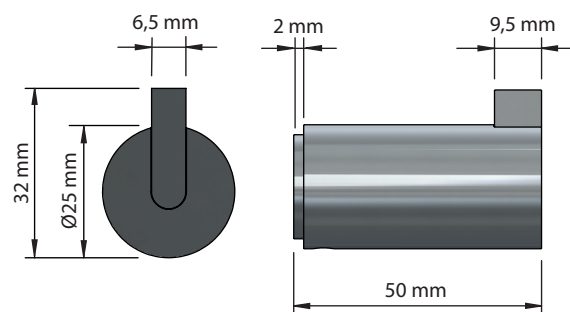

FROST

DENMARK

NOVA2
HOOK 6 & HOOK 6L

Fitting instruction
Montageanleitung
Monteringsvejledning
Monteringsvægledning
Montage hanleiding
Manuel de montage

N1901-1

N1901-2

Exclusion of liability

FROST accepts no liability whatsoever for damage to persons or property that occurs or has occurred as a result of improper installation or maintenance, particularly if the safety instructions and other points to note listed are not or have not been observed in full.

N1901-1

N1901-2

Cleaning and maintenance

Surfaces should be cleaned with a microfibre cloth, glass cleaner or other non abrasive and gentle agents.

Attention:

Never use solvents or aggressive household cleaners like bleach, acids (e.g. descalers) or ammonia-based bathroom cleaner to clean the product. Steel wool and hard brushes can permanently damage the surface of the steel.