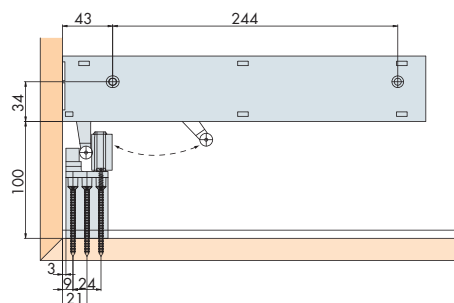

EKU-COMBINO U 50