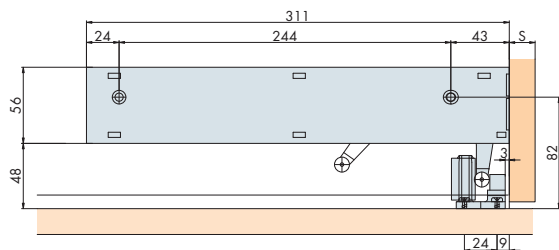

EKU-COMBINO 45/60 H FS

Montage innen/Mounting internal/Montage intérieur