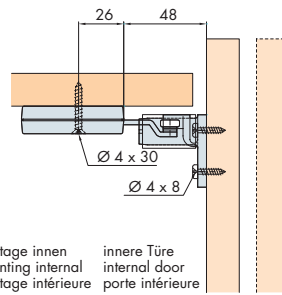

Einbaubeispiele / Mounting examples / Exemples de montage

EKU-COMBINO 20-35 FS

Montage innen / Mounting internal / Montage intérieure