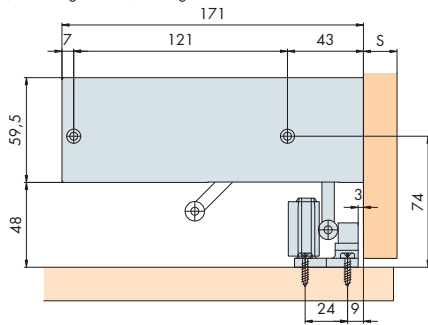

Einbaubeispiele / Mounting examples / Exemples de montage

EKU-COMBINO 20-35 FS

Montage innen / Mounting internal / Montage intérieure