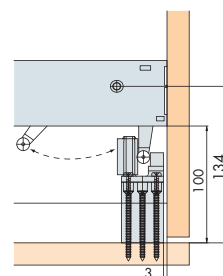

EKU-COMBINO U 50