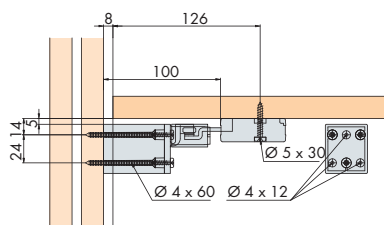

EKU-COMBINO U 50