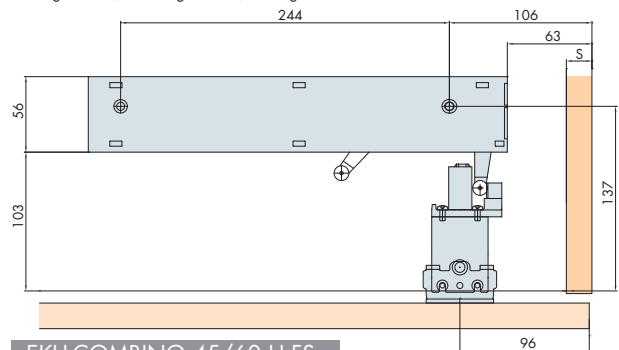

EKU-COMBINO 45 H FS

Montage aussen/Mounting external/Montage extérieur