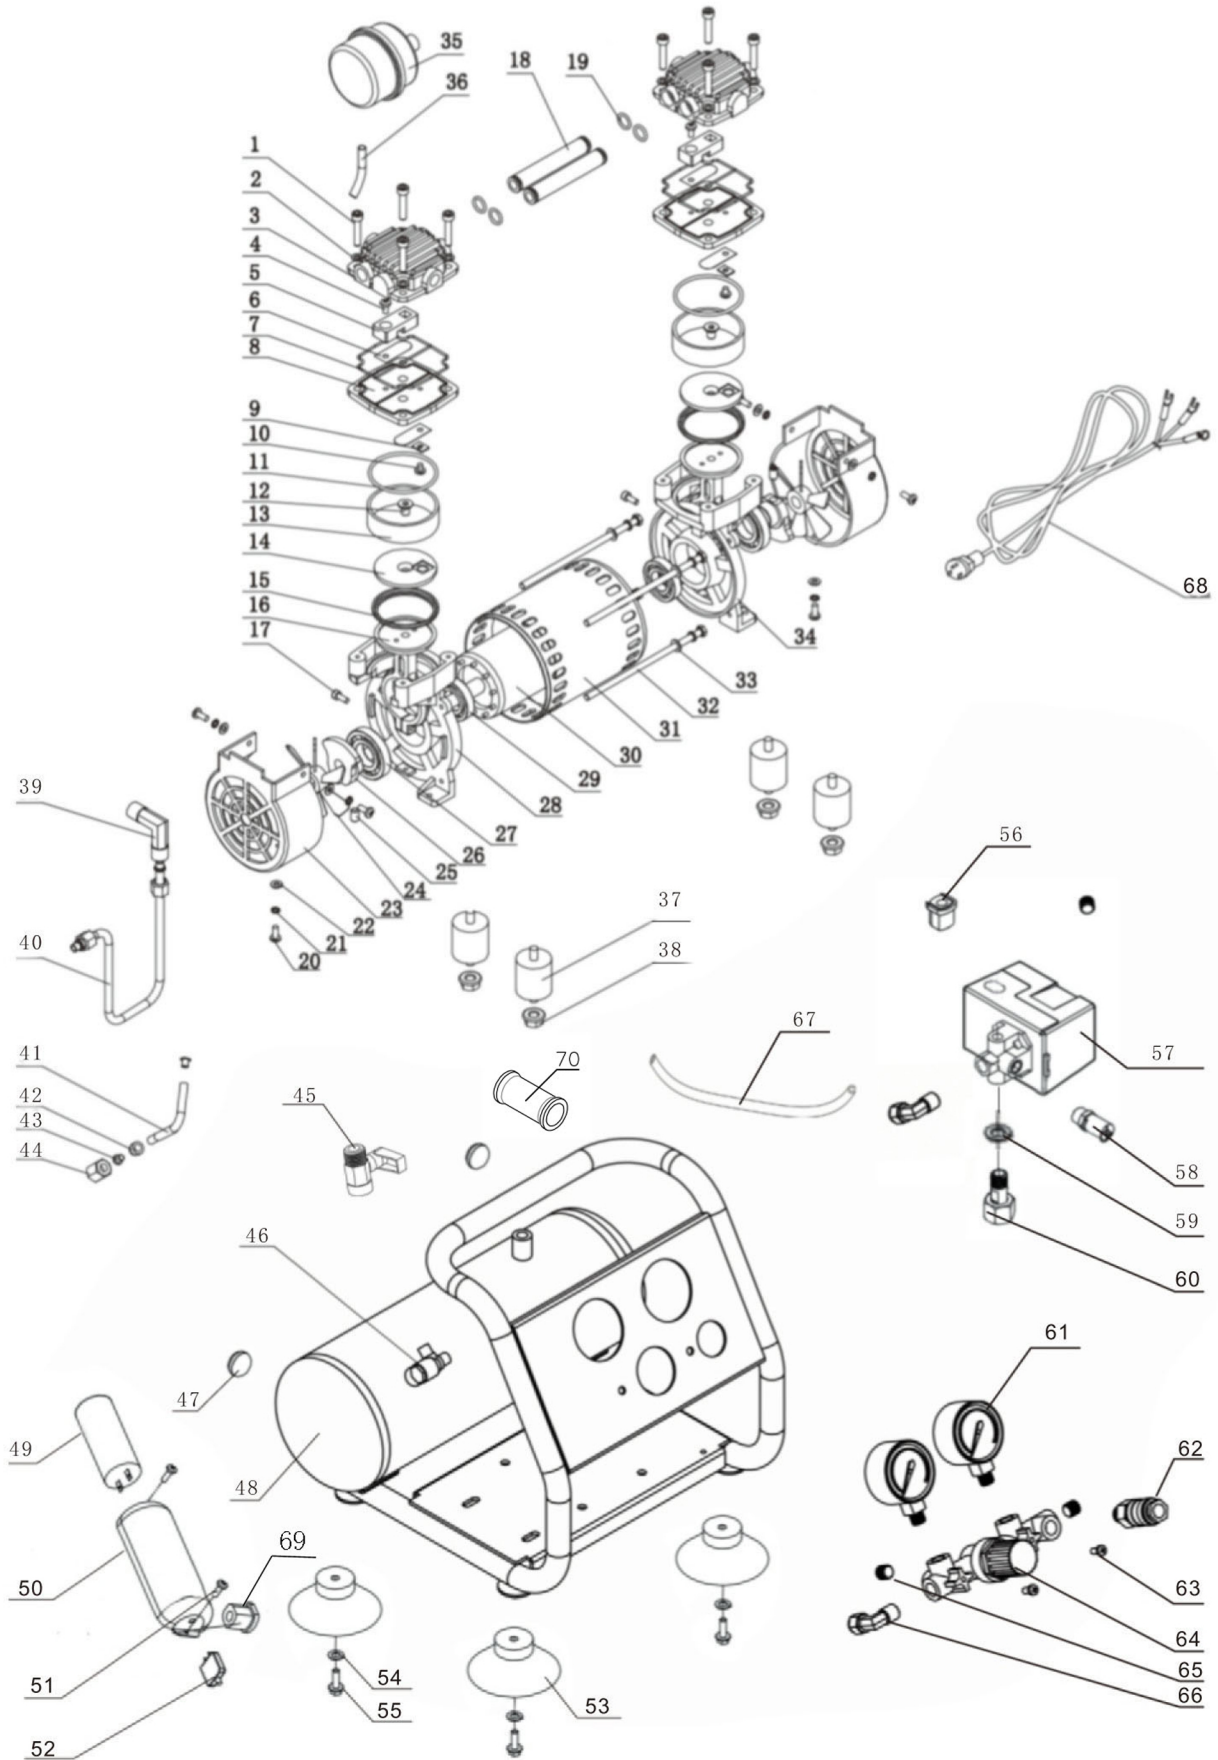

# AIR 4/50

TAT-0204HN PARTS LIST			
ITEM No	Artikelnummer	QTY.	DESCRIPTION
1	203010.003	8	Head Bolt Screw
2	205010.001	8	Head Bolt Washer
3	311111.001	2	Cylinder Head
4	203014.003	2	Valve Limiter Screw
5	315111.001	2	Valve Limiter
6	315211.002	4	Valve
7	210003.001	2	Head Gasket
8	315311.002	2	Valve Plate
9	315511.003	2	Valve Clamp
10	203014.003	2	Valve Screw
11	210002.004	2	Cylinder to Valve Plate O-Ring
12	203012.003	2	Piston Screw
13	311311.002	2	Cylinder
14	312111.001	2	Piston Cap
15	312711.001	2	Teflon Ring
16	313112.002	2	Connecting Rod
17			updated no need this
18	311511.002	2	Crossover Tube
19	210002.002	4	O-Ring
20	203014.001	6	Fan Guard Screw
21			updated no need this
22			updated no need this
23	323211.001	2	Fan Guard
24	323112.001 323112.002	2	Fan
25	203017.001	2	Fan Screw
26	313411.001	2	Counter Weight Crank
27	208001.041	2	Bearing
28	314111.001	1	Left Crankcase
29	208001.051	2	Bearing
30	321311.002	1	Motor Rator
31	321111.004	1	Motor Stator
32	201011.009	4	Through Bolt
33	205020.003	4	Flat washer
34	314111.002	1	Right Crankcase
35	353112.001	1	Air Filter
36	341111.002	1	Filter Pipe
37	352212.001	4	shock pad
38	204011.002	4	Nut
39	343511.003	1	Elbow
40	341211.001	1	Discharge Tube
41	341111.001	1	Unloading Pipe
42	344111.001	1	Ferrel
43	344211.001	2	Lining
44	344311.001	1	Ferrel Nut
45	333611.001	1	Ball Valve
46	333511.001	1	Check Valve
47	345411.002	2	Frame Plug
48	351111.035	1	Tank
49	324111.001	1	Capacitor