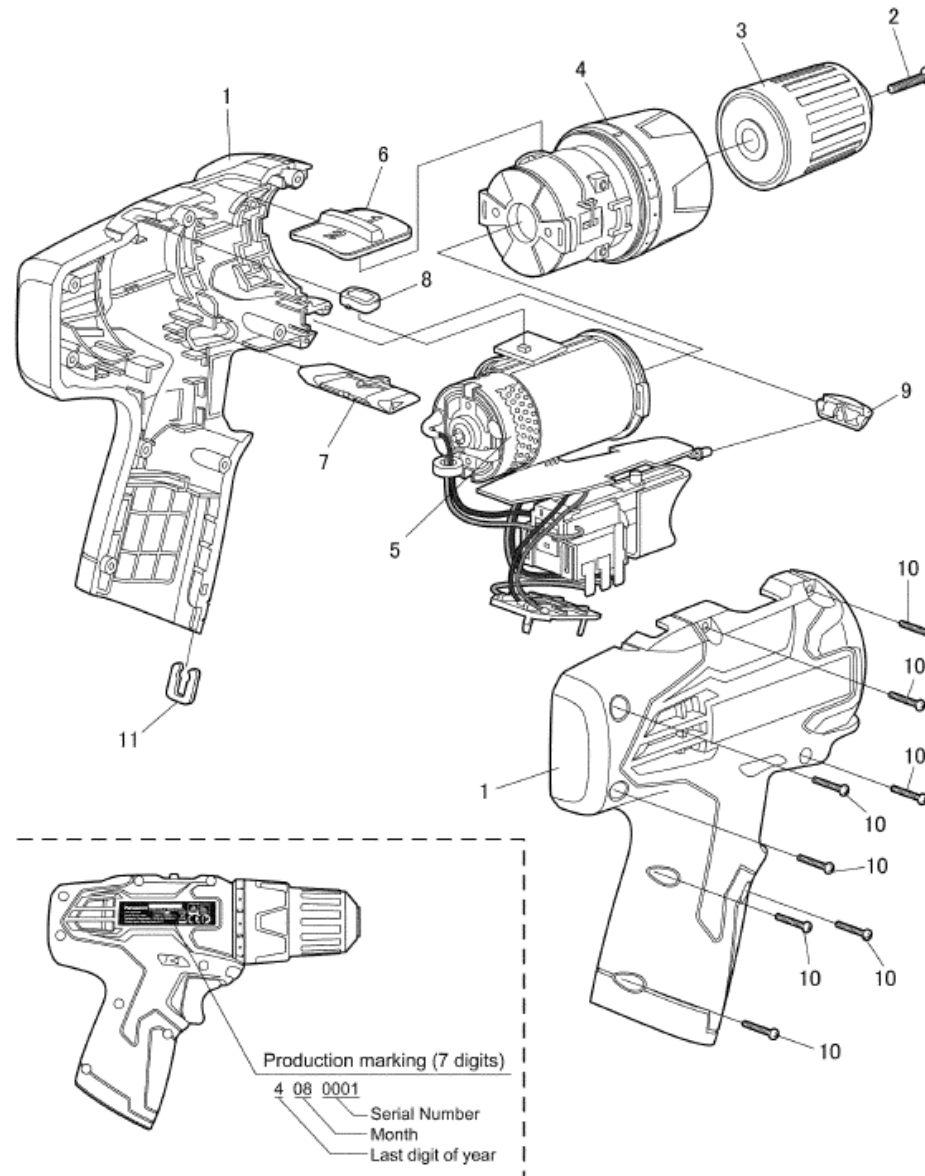

Artikel Nr.	Beschreibung	Menge
Article No	Désignation	Quantité
1 WEY7430H3078	HOUSING AB SET	1
2 WEY7430L6808	CHUCK@FASTENING SCREW	1
3 WEY7430K7918	KEYLESS CHUCK	1
4 WEY7430L1088	GEAR CASE BLOCK	1
5 WEY7430L1008	MOTOR AND PCB BLOCK	1
6 WEY7430H3238	H/L CHANGE HANDLE	1
7 WEY7430H3248	F/R SELECTOR HANDLE	1
8 WEY7430H0548	LED GUIDE POLE	1
9 WEY7430L0548	LED COVER	1
10 WEY7430K9038	TAPPING SCREW	8
11 WEY7430L0158	HANDLE HOOP	1
- WEY7430K7018	TOOL CASE	1
- WEY7530K8108	OPERATING INSTRUCTIONS	1
- WEY001T8907	GREASE (ALVANIA)	1

*The housing AB set (WEY7430H3078) is not labeled with the manufacturing lot.