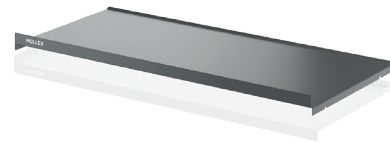

Cassetto Basic

450 mm > 53.449.30
500 mm > 53.449.31
550 mm > 53.449.32
600 mm > 53.449.33

CHF 29.00

Cassetto Premium

550 mm > 53.447.10
600 mm > 53.447.15

CHF 69.00

Coperchio Basic

800 mm > 53.449.35
900 mm > 53.449.40